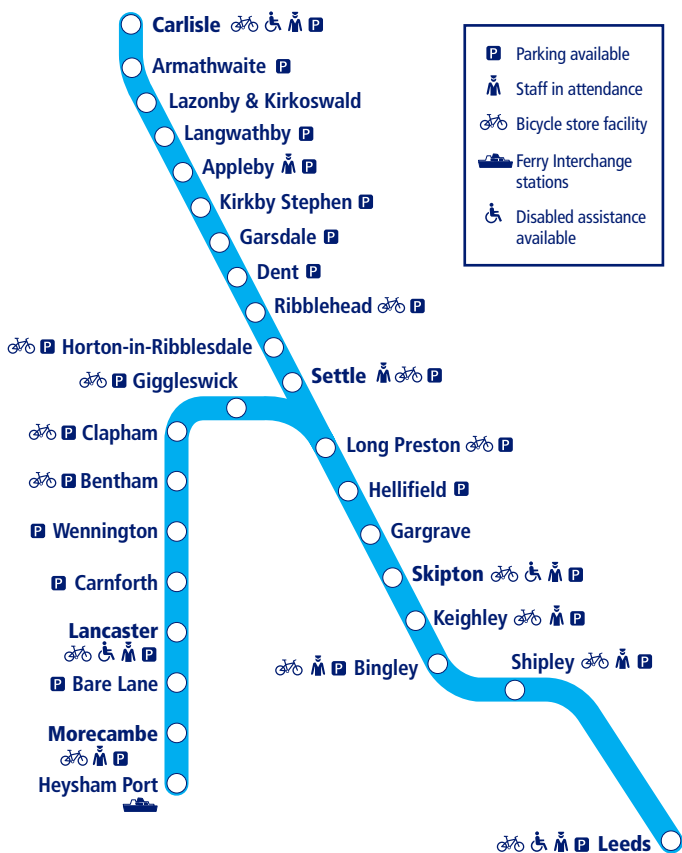

Train times

10 December 2023 –
1 June 2024

7

Leeds to Carlisle Leeds to Morecambe/ Heysham Port

NORTHERN

Go do your thing

This timetable is a summary of our train services between **Leeds** and **Carlisle** and between **Leeds** and **Morecambe/Heysham Port**. Other trains also run between **Leeds** and **Skipton**.

How to read this timetable

Look down the left hand column for your departure station. Read across until you find a suitable departure time. Read down the column to find the arrival time at your destination. Through services are shown in bold type (this means you won't have to change trains). Connecting services are shown in light type. If you travel on a connecting service, change at the next station shown in bold or if you arrive on a connecting service, change at the last station shown in bold, unless a footnote advises otherwise.