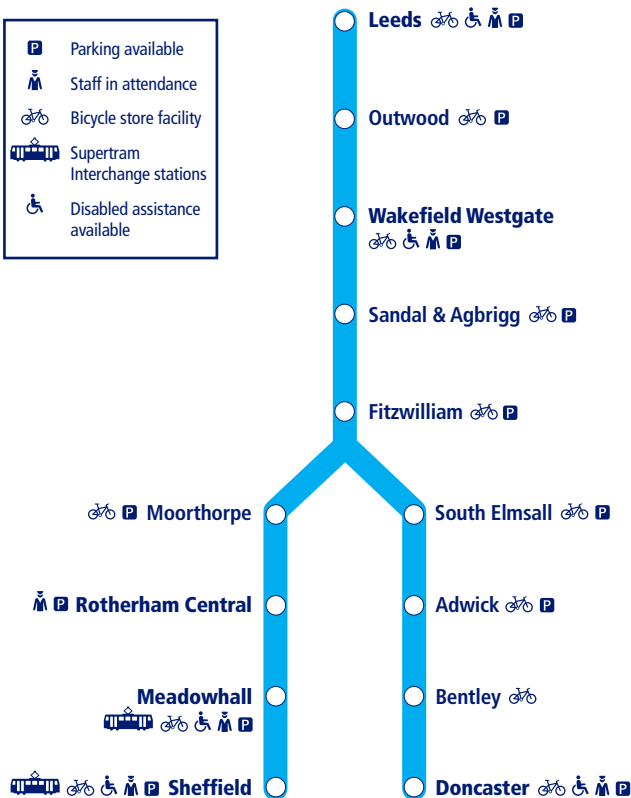

# Train times

## Leeds to Sheffield and Doncaster (Wakefield Line)

This timetable shows all Northern train services between **Leeds and Sheffield via Moorthorpe**.