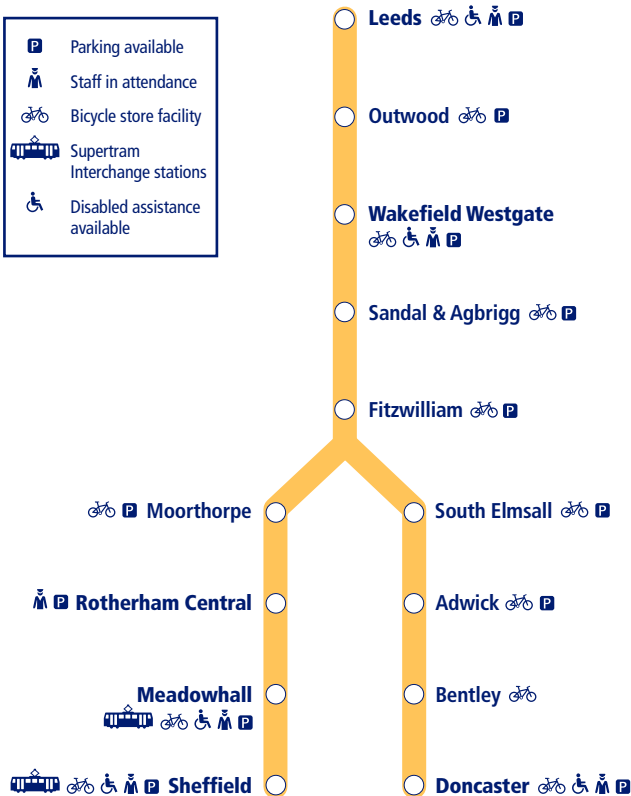

Train times

15 May – 10 December

42

Leeds to Sheffield and Doncaster (Wakefield Line)

- Parking available
- Staff in attendance
- Bicycle store facility
- Supertram Interchange stations
- Disabled assistance available

This timetable shows all Northern train services between **Leeds and Sheffield via Moorthorpe**.

How to read this timetable

Look down the left hand column for your departure station. Read across until you find a suitable departure time. Read down the column to find the arrival time at your destination. Through services are shown in bold type (this means you won't have to change trains). Connecting services are shown in light type. If you travel on a connecting service, change at the next station shown in bold or if you arrive on a connecting service, change at the last station shown in bold, unless a footnote advises otherwise.

Minimum connection times

All stations have a minimum connection time of 5 minutes unless stated. Leeds 10 minutes, Wakefield Westgate 7 minutes, Doncaster 7 minutes and Sheffield 7 minutes.

Community Rail Partnerships and community groups

TrainTracker™

For up to date travel information and live departures direct to your mobile, text your station **name** or **location code** to **8 49 50**.

Customers with disabilities or restricted mobility are encouraged to contact our **Customer Experience Centre** who will book assistance for you.