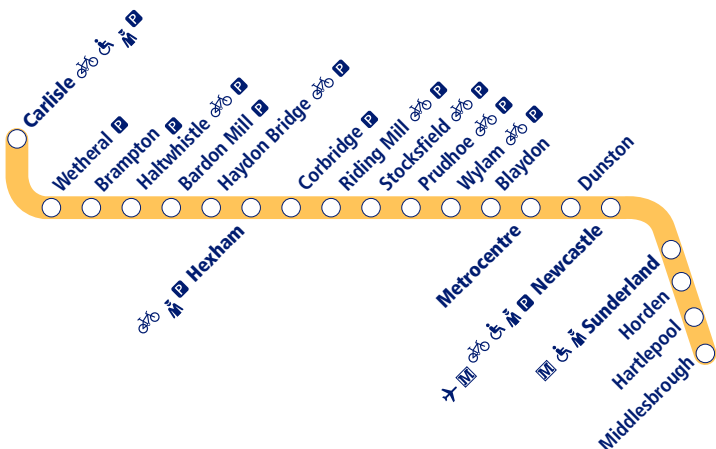

Train times

2 June – 6 October 2024

4

Sunderland and Newcastle to Hexham and Carlisle

-  Parking available
-  Staff in attendance
-  Bicycle store facility
-  Metro Interchange stations
-  Disabled assistance available
-  Airport link

NORTHERN

Go do your thing

This timetable shows all train services between **Newcastle, Hexham** and **Carlisle**.

How to read this timetable

Look down the left hand column for your departure station. Read across until you find a suitable departure time. Read down the column to find the arrival time at your destination. Through services are shown in bold type (this means you won't have to change trains). Connecting services are shown in light type. If you travel on a connecting service, change at the next station shown in bold or if you arrive on a connecting service, change at the last station shown in bold, unless a footnote advises otherwise.