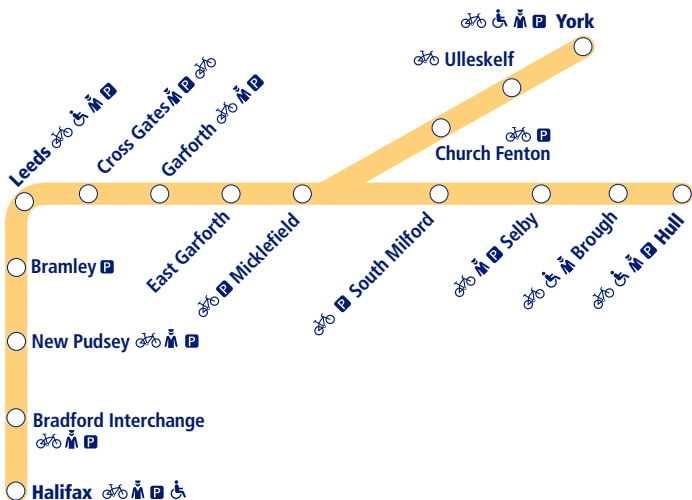

Train times

2 June – 14 December 2024

35

Halifax to Hull and Leeds to York

- Parking available
- Staff in attendance
- Bicycle store facility
- Disabled assistance available

NORTHERN

Go do your thing

This timetable shows a summary of local stopping services between **Halifax and Hull** and stopping services between **York, Selby and Leeds**.

How to read this timetable

Look down the left hand column for your departure station. Read across until you find a suitable departure time. Read down the column to find the arrival time at your destination. Through services are shown in bold type (this means you won't have to change trains). Connecting services are shown in light type. If you travel on a connecting service, change at the next station shown in bold or if you arrive on a connecting service, change at the last station shown in bold, unless a footnote advises otherwise.