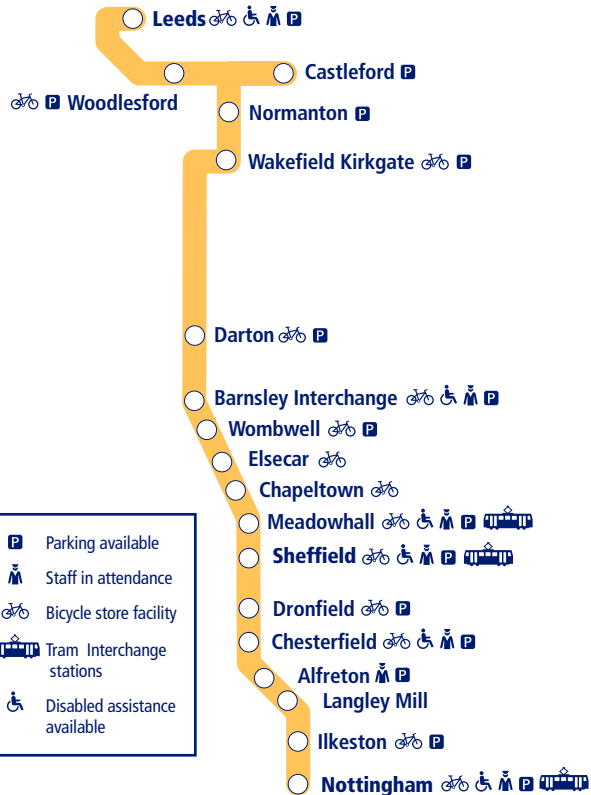

Train times

15 May – 10 December

33

Leeds to Nottingham and Leeds to Sheffield via Castleford

This timetable shows a summary of Northern trains between **Nottingham and Leeds**.

Other trains also run between **Nottingham and Chesterfield, Chesterfield and Sheffield, and Sheffield and Leeds**.

How to read this timetable

Look down the left hand column for your departure station. Read across until you find a suitable departure time. Read down the column to find the arrival time at your destination. Through services are shown in bold type (this means you won't have to change trains). Connecting services are shown in light type. If you travel on a connecting service, change at the next station shown in bold or if you arrive on a connecting service, change at the last station shown in bold, unless a footnote advises otherwise.

Minimum connection times

All stations have a minimum connection time of 5 minutes unless stated. Leeds 10 minutes, Nottingham 8 minutes, Sheffield 7 minutes and Wakefield Kirkgate 4 minutes.

Community Rail Partnerships and community groups

We support a number of active community rail partnerships (CRPs) across our network. CRPs bring together local communities and the rail industry to deliver benefits to both, and encourage use of the lines they represent.

Some stations on this route are adopted by local community groups. For more information visit northernrailway.co.uk/community

Planning your journey

National Rail Enquiries

For full details of all train times, fares and rail travel information anywhere on the national rail network, call **03457 48 49 50**, or visit nationalrail.co.uk

TrainTracker™

For up to date travel information and live departures direct to your mobile, text your station **name** or **location code** to **8 49 50**.

Customers with disabilities or restricted mobility are encouraged to contact our **Customer Experience Centre** who will book assistance for you.

Call: **0800 138 5560**

Textphone: **0800 138 5561**

Email: assistance@northernrailway.co.uk

Improving our railway

Engineering work to help improve our services sometimes affects trains, particularly at weekends and bank holidays.

Visit: northernrailway.co.uk/improvements or call National Rail Enquiries: **03457 48 49 50** to check before you travel.

Delay Repay

You can claim Delay Repay if one of our trains is late or cancelled and as a result you get to your destination station later than scheduled, whether it is our fault or not.

Visit northernrailway.co.uk/delayrepay for more information.

Whilst every care has been taken to ensure the accuracy of the information contained in this timetable, we can accept no liability for any inaccuracies, and reserve the right to change information without further notice. Visit our website for the most up to date timetables and check before you travel.