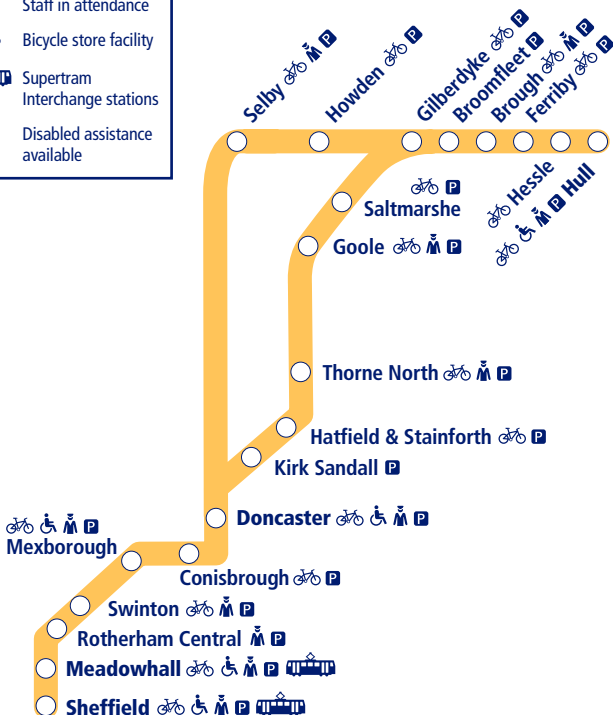

Train times

2 June – 14 December 2024

30

Hull to Doncaster and Sheffield

-  Parking available
-  Staff in attendance
-  Bicycle store facility
-  Supertram Interchange stations
-  Disabled assistance available

NORTHERN

Go do your thing

This timetable shows a summary of Northern train services between **Hull and Doncaster/Sheffield**. Other trains also run between **Goole and Doncaster**, **Doncaster and Sheffield**, and Meadowhall and Sheffield. Other services are available between **Hull and Gilberdyke**.

How to read this timetable

Look down the left hand column for your departure station. Read across until you find a suitable departure time. Read down the column to find the arrival time at your destination. Through services are shown in bold type (this means you won't have to change trains). Connecting services are shown in light type. If you travel on a connecting service, change at the next station shown in bold or if you arrive on a connecting service, change at the last station shown in bold, unless a footnote advises otherwise.

TrainTracker™

For up to date travel information and live departures direct to your mobile, text your station **name** or **location code** to **8 49 50**.

Customers with disabilities or restricted mobility are encouraged to contact our **Customer Experience Centre** who will book assistance for you.