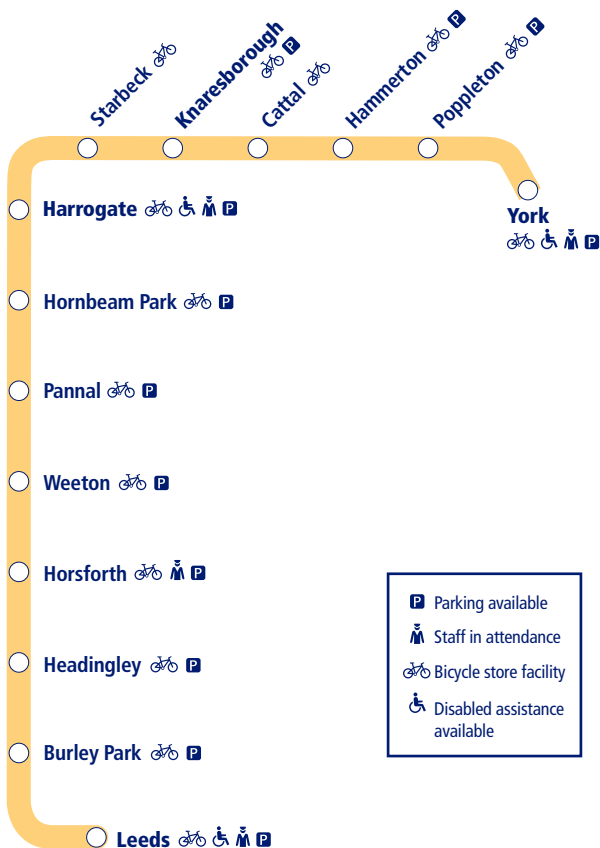

Train times

15 May – 10 December

29

York to Harrogate and Leeds (Harrogate Line)

NORTHERN

Go do your thing

This timetable shows the Northern train service between **Leeds and Knaresborough** and between **Leeds and York via Harrogate**. Other trains also run between **Leeds and York** via other routes.

How to read this timetable

Look down the left hand column for your departure station. Read across until you find a suitable departure time. Read down the column to find the arrival time at your destination. Through services are shown in bold type (this means you won't have to change trains). Connecting services are shown in light type. If you travel on a connecting service, change at the next station shown in bold or if you arrive on a connecting service, change at the last station shown in bold, unless a footnote advises otherwise.

Minimum connection times

All stations have a minimum connection time of 5 minutes unless stated. Leeds 10 minutes and York 8 minutes.

Community Rail Partnerships and community groups

We support a number of active community rail partnerships (CRPs) across our network. CRPs bring together local communities and the rail industry to deliver benefits to both, and encourage use of the lines they represent.

TrainTracker™

For up to date travel information and live departures direct to your mobile, text your station **name** or **location code** to **8 49 50**.

Customers with disabilities or restricted mobility are encouraged to contact our **Customer Experience Centre** who will book assistance for you.