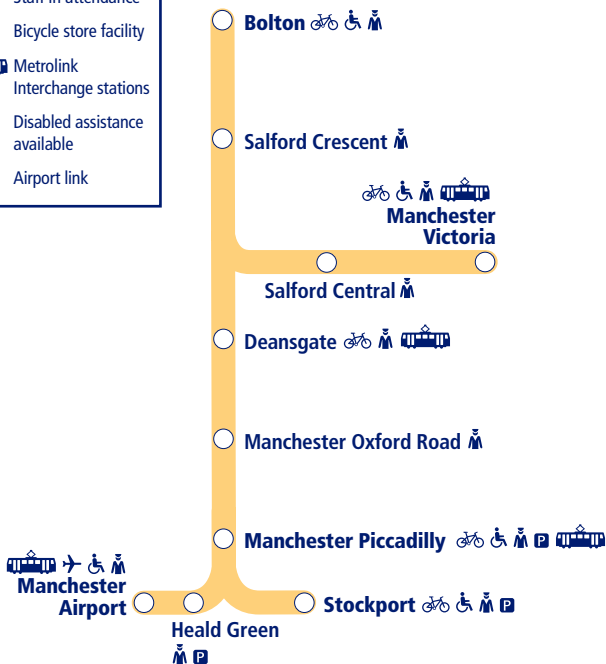

## Bolton to Manchester and Manchester Airport

- Parking available
- Staff in attendance
- Bicycle store facility
- Metrolink Interchange stations
- Disabled assistance available
- Airport link

NORTHERN

Go do your thing

This timetable shows the Northern train service between **Bolton and Manchester**. Other trains run between **Manchester and Stockport, and Manchester and Manchester Airport**.