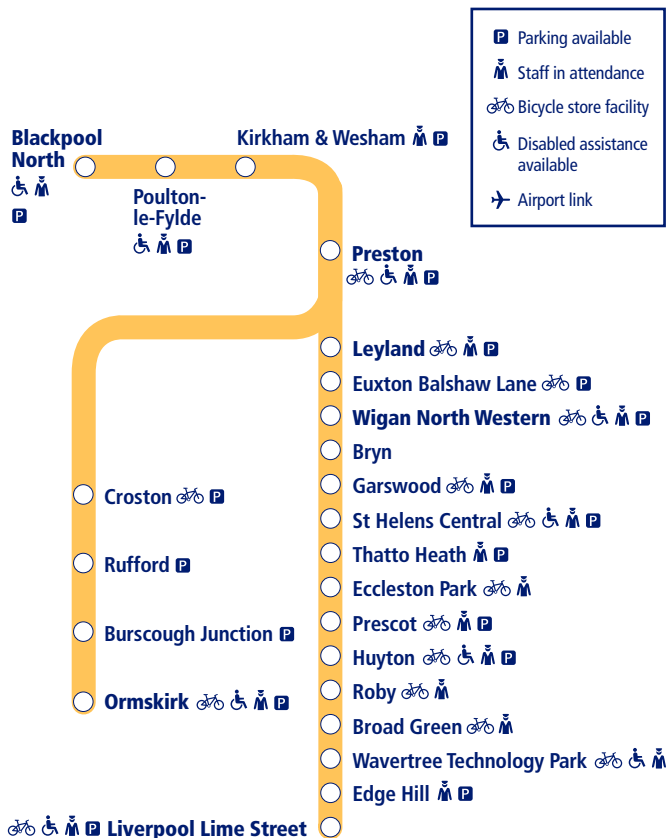

Train times

15 May – 10 December

10

Liverpool to Blackpool North and Preston to Ormskirk

This timetable shows Northern train services between **Blackpool, Preston, Wigan and Liverpool** and the complete train service between **Preston and Ormskirk**. Other trains run between **Preston and Wigan**.

How to read this timetable

Look down the left hand column for your departure station. Read across until you find a suitable departure time. Read down the column to find the arrival time at your destination. Through services are shown in bold type (this means you won't have to change trains). Connecting services are shown in light type. If you travel on a connecting service, change at the next station shown in bold or if you arrive on a connecting service, change at the last station shown in bold, unless a footnote advises otherwise.

Minimum connection times

All stations have a minimum connection time of 5 minutes unless stated. Liverpool Lime Street and Liverpool Central 10 minutes, Liverpool South Parkway 7 minutes.

Community Rail Partnerships and community groups

TrainTracker™

For up to date travel information and live departures direct to your mobile, text your station **name** or **location code** to **8 49 50**.

Customers with disabilities or restricted mobility are encouraged to contact our **Customer Experience Centre** who will book assistance for you.