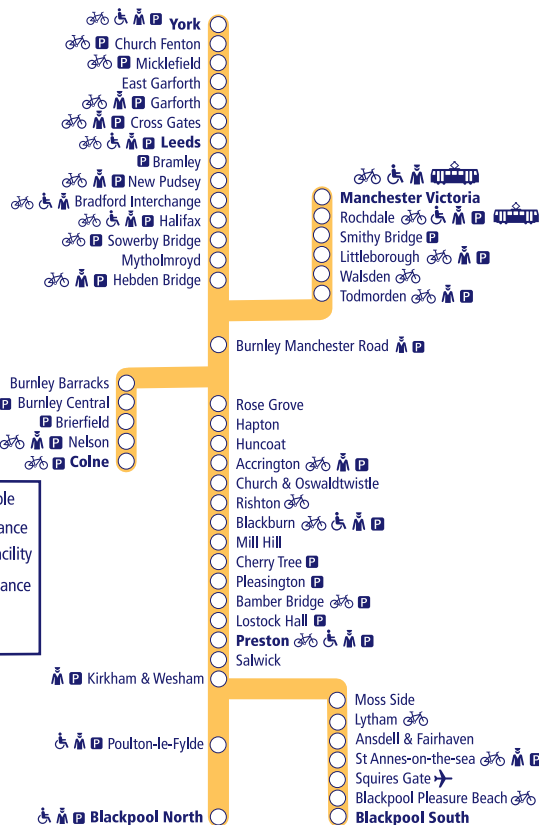

Train times

18 May – 5 October 2025

9

York, Leeds and Colne to Preston and Blackpool

- Parking available
- Staff in attendance
- Bicycle store facility
- Disabled assistance available
- Airport link

This timetable shows all our train services between **Colne and Preston/Blackpool**, and between **York/Leeds and Blackpool**. For trains between **Clitheroe, Blackburn and Manchester Victoria** see Timetable 12. The Northern service between **Blackpool and Preston** is shown in Timetable 13.

How to read this timetable

Look down the left hand column for your departure station. Read across until you find a suitable departure time. Read down the column to find the arrival time at your destination. Through services are shown in bold type (this means you won't have to change trains). Connecting services are shown in light type. If you travel on a connecting service, change at the next station shown in bold or if you arrive on a connecting service, change at the last station shown in bold, unless a footnote advises otherwise.

TrainTracker™

For up to date travel information and live departures direct to your mobile, text your station **name** or **location code** to **8 49 50**.

Customers with disabilities or restricted mobility are encouraged to contact our **Customer Experience Centre** who will book assistance for you.