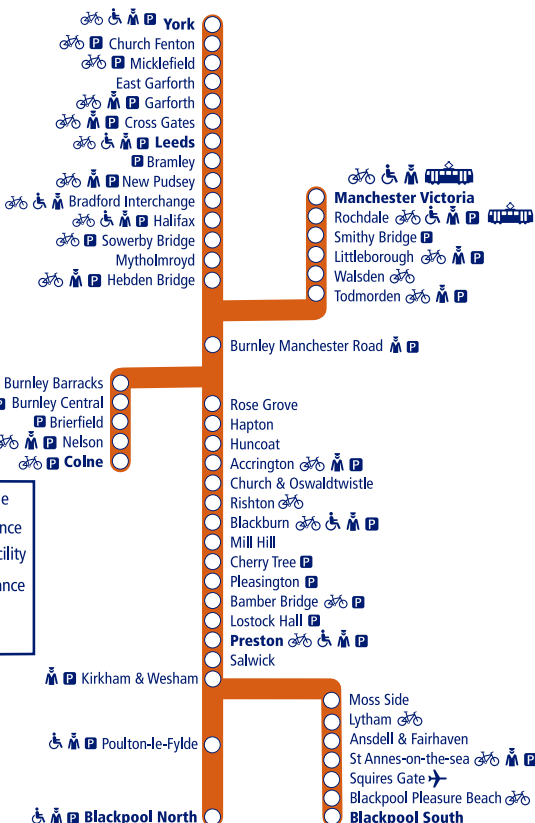

Train times

7 October –
14 December 2024

9

York, Leeds and Colne to Preston and Blackpool

Parking available

Staff in attendance

Bicycle store facility

Disabled assistance available

Airport link

NORTHERN

Go do your thing

This timetable shows all our train services between **Colne and Preston/Blackpool**, and between **York/Leeds and Blackpool**. For trains between **Clitheroe, Blackburn and Manchester Victoria** see Timetable 12. The Northern service between **Blackpool and Preston** is shown in Timetable 13.

How to read this timetable

Look down the left hand column for your departure station. Read across until you find a suitable departure time. Read down the column to find the arrival time at your destination. Through services are shown in bold type (this means you won't have to change trains). Connecting services are shown in light type. If you travel on a connecting service, change at the next station shown in bold or if you arrive on a connecting service, change at the last station shown in bold, unless a footnote advises otherwise.

TrainTracker™

For up to date travel information and live departures direct to your mobile, text your station **name** or **location code** to **8 49 50**.

Customers with disabilities or restricted mobility are encouraged to contact our **Customer Experience Centre** who will book assistance for you.