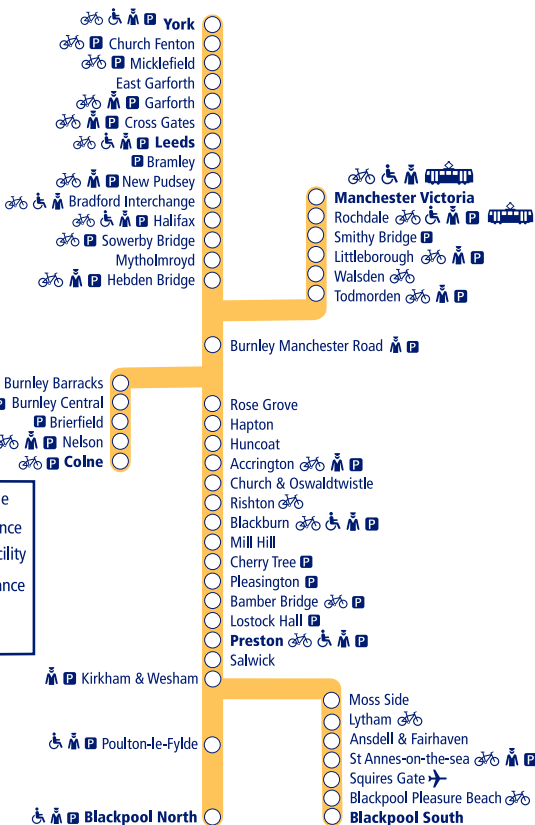

Train times

2 June – 6 October 2024

9

York, Leeds and Colne to Preston and Blackpool

Parking available

Staff in attendance

Bicycle store facility

Disabled assistance available

Airport link

NORTHERN

Go do your thing

This timetable shows all our train services between **Colne and Preston/Blackpool**, and between **York/Leeds and Blackpool**. For trains between **Clitheroe, Blackburn and Manchester Victoria** see Timetable 12. The Northern service between **Blackpool and Preston** is shown in Timetable 13.

How to read this timetable

Look down the left hand column for your departure station. Read across until you find a suitable departure time. Read down the column to find the arrival time at your destination. Through services are shown in bold type (this means you won't have to change trains). Connecting services are shown in light type. If you travel on a connecting service, change at the next station shown in bold or if you arrive on a connecting service, change at the last station shown in bold, unless a footnote advises otherwise.

TrainTracker™

For up to date travel information and live departures direct to your mobile, text your station **name** or **location code** to **8 49 50**.

Customers with disabilities or restricted mobility are encouraged to contact our **Customer Experience Centre** who will book assistance for you.