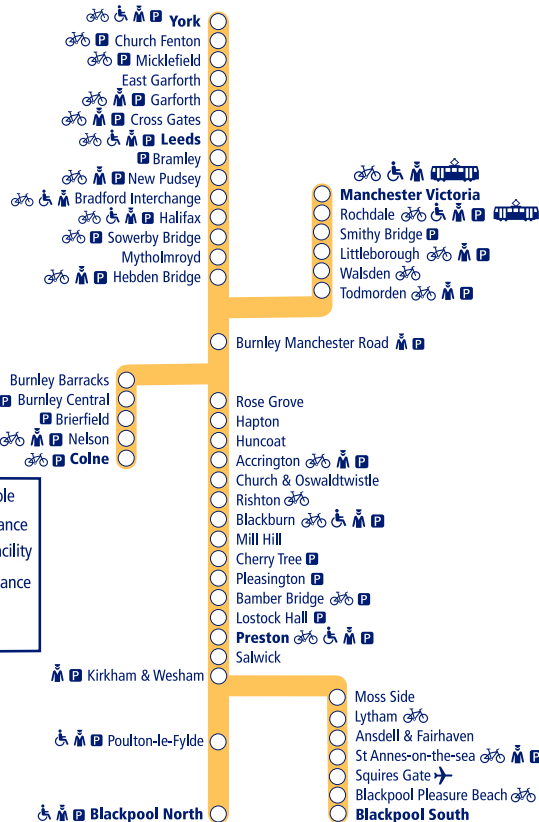

# Train times

9

21 May 2023 –  
9 December 2023

## York, Leeds and Colne to Preston and Blackpool

This timetable shows all our train services between **Colne and Preston/Blackpool**, and between **York/Leeds and Blackpool**. For trains between **Clitheroe, Blackburn and Manchester Victoria** see Timetable 12. The Northern service between **Blackpool and Preston** is shown in Timetable 13.

### How to read this timetable

Look down the left hand column for your departure station. Read across until you find a suitable departure time. Read down the column to find the arrival time at your destination. Through services are shown in bold type (this means you won't have to change trains). Connecting services are shown in light type. If you travel on a connecting service, change at the next station shown in bold or if you arrive on a connecting service, change at the last station shown in bold, unless a footnote advises otherwise.