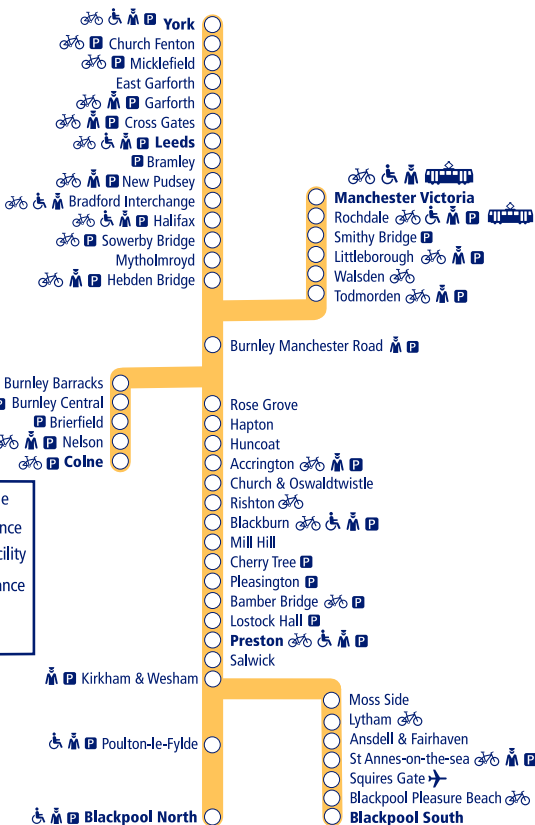

Train times

9

21 May 2023 –
9 December 2023

York, Leeds and Colne to Preston and Blackpool

Parking available

Staff in attendance

Bicycle store facility

Disabled assistance available

Airport link

NORTHERN

Go do your thing

This timetable shows all our train services between **Colne and Preston/Blackpool**, and between **York/Leeds and Blackpool**. For trains between **Clitheroe, Blackburn and Manchester Victoria** see Timetable 12. The Northern service between **Blackpool and Preston** is shown in Timetable 13.

How to read this timetable

Look down the left hand column for your departure station. Read across until you find a suitable departure time. Read down the column to find the arrival time at your destination. Through services are shown in bold type (this means you won't have to change trains). Connecting services are shown in light type. If you travel on a connecting service, change at the next station shown in bold or if you arrive on a connecting service, change at the last station shown in bold, unless a footnote advises otherwise.

TrainTracker™

For up to date travel information and live departures direct to your mobile, text your station **name** or **location code** to **8 49 50**.

Customers with disabilities or restricted mobility are encouraged to contact our **Customer Experience Centre** who will book assistance for you.