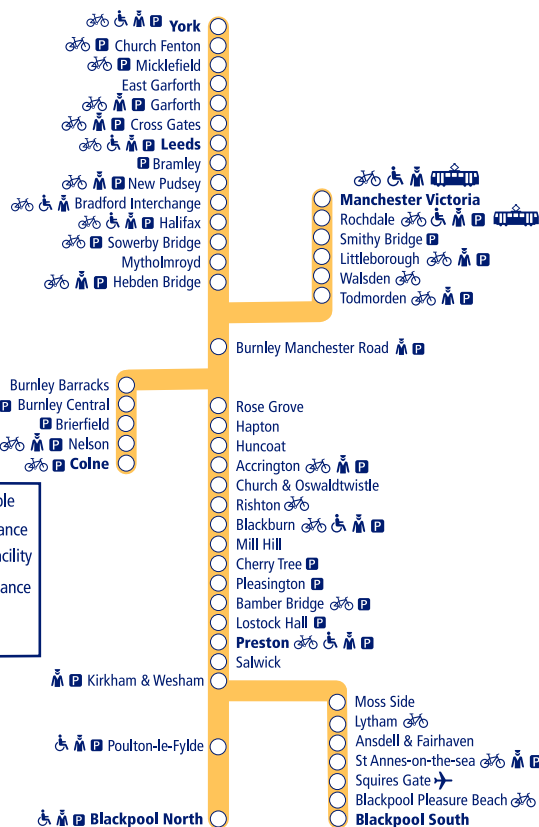

## York, Leeds and Colne to Preston and Blackpool

- Parking available
- Staff in attendance
- Bicycle store facility
- Disabled assistance available
- Airport link

This timetable shows all our train services between **Colne and Preston/Blackpool**, and between **York/Leeds and Blackpool**. For trains between **Clitheroe, Blackburn and Manchester Victoria** see Timetable 12. The Northern service between **Blackpool and Preston** is shown in Timetable 13.

### How to read this timetable

Look down the left hand column for your departure station. Read across until you find a suitable departure time. Read down the column to find the arrival time at your destination. Through services are shown in bold type (this means you won't have to change trains). Connecting services are shown in light type. If you travel on a connecting service, change at the next station shown in bold or if you arrive on a connecting service, change at the last station shown in bold, unless a footnote advises otherwise.