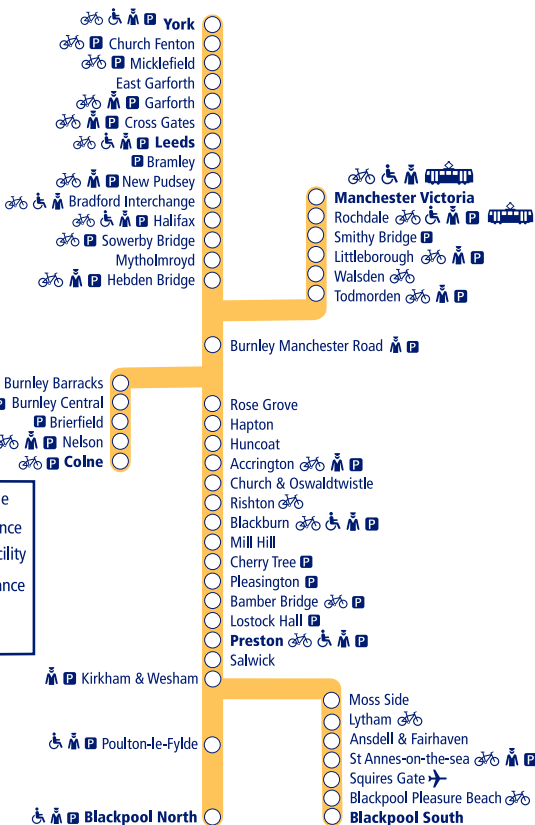

Train times

18 July – 10 December

9

York, Leeds and Colne to Preston and Blackpool

Parking available

Staff in attendance

Bicycle store facility

Disabled assistance available

Airport link

NORTHERN

Go do your thing