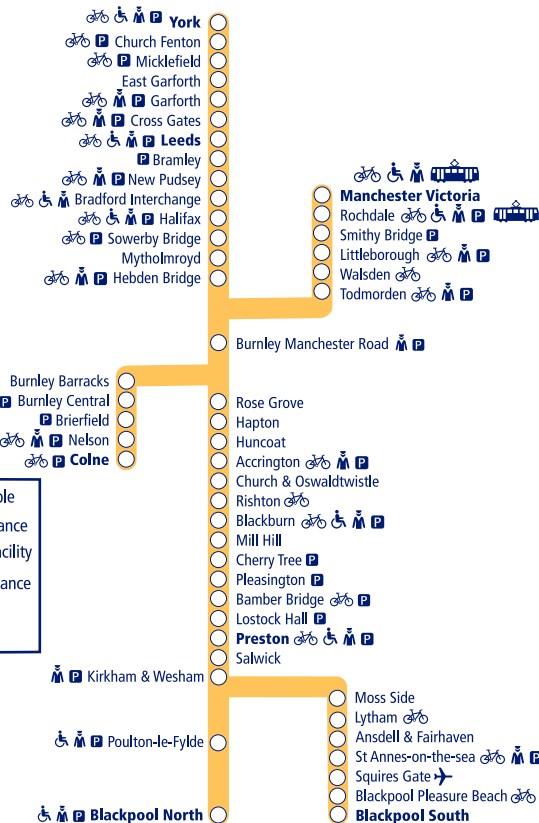

Train times

15 May – 10 December

9

York, Leeds and Colne to Preston and Blackpool

- Parking available
- Staff in attendance
- Bicycle store facility
- Disabled assistance available
- Airport link

This timetable shows all our train services between **Colne and Preston/Blackpool**, and between **York/Leeds and Blackpool**. For trains between **Clitheroe, Blackburn and Manchester Victoria** see Timetable 12. The Northern service between **Blackpool and Preston** is shown in Timetable 13.

How to read this timetable

Look down the left hand column for your departure station. Read across until you find a suitable departure time. Read down the column to find the arrival time at your destination. Through services are shown in bold type (this means you won't have to change trains). Connecting services are shown in light type. If you travel on a connecting service, change at the next station shown in bold or if you arrive on a connecting service, change at the last station shown in bold, unless a footnote advises otherwise.

TrainTracker™

For up to date travel information and live departures direct to your mobile, text your station **name** or **location code** to **8 49 50**.

Customers with disabilities or restricted mobility are encouraged to contact our **Customer Experience Centre** who will book assistance for you.