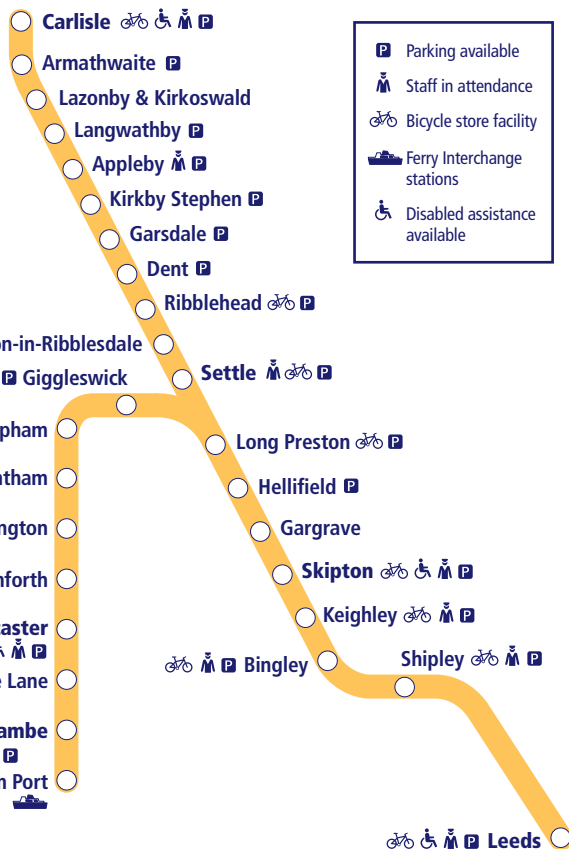

## Leeds to Carlisle Leeds to Morecambe/ Heysham Port

This timetable is a summary of our train services between **Leeds** and **Carlisle** and between **Leeds** and **Morecambe/Heysham Port**. Other trains also run between **Leeds** and **Skipton**.

### How to read this timetable

Look down the left hand column for your departure station. Read across until you find a suitable departure time. Read down the column to find the arrival time at your destination. Through services are shown in bold type (this means you won't have to change trains). Connecting services are shown in light type. If you travel on a connecting service, change at the next station shown in bold or if you arrive on a connecting service, change at the last station shown in bold, unless a footnote advises otherwise.