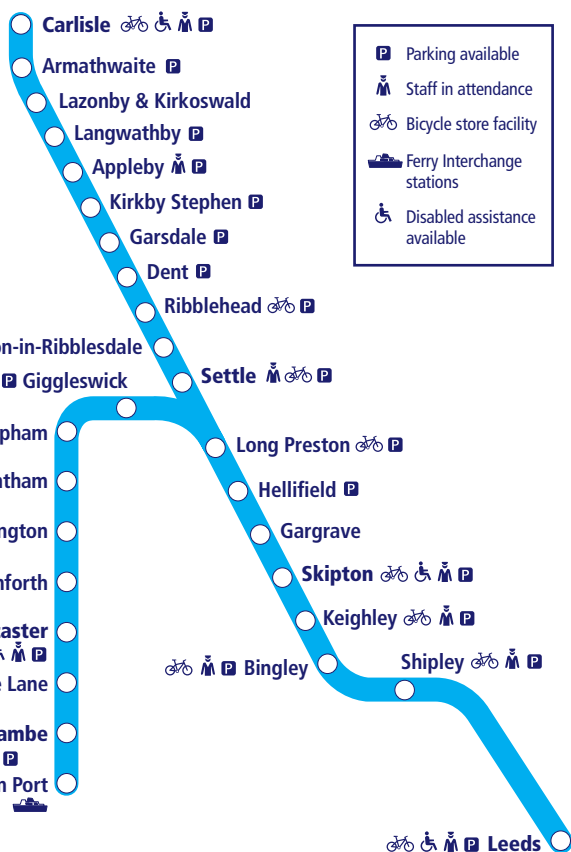

Train times

7

15 December 2024 –
17 May 2025

Leeds to Carlisle Leeds to Morecambe/ Heysham Port

This timetable is a summary of our train services between **Leeds** and **Carlisle** and between **Leeds** and **Morecambe/Heysham Port**. Other trains also run between **Leeds** and **Skipton**.

How to read this timetable

Look down the left hand column for your departure station. Read across until you find a suitable departure time. Read down the column to find the arrival time at your destination. Through services are shown in bold type (this means you won't have to change trains). Connecting services are shown in light type. If you travel on a connecting service, change at the next station shown in bold or if you arrive on a connecting service, change at the last station shown in bold, unless a footnote advises otherwise.

TrainTracker™

For up to date travel information and live departures direct to your mobile, text your station **name** or **location code** to **8 49 50**.

Customers with disabilities or restricted mobility are encouraged to contact our **Customer Experience Centre** who will book assistance for you.