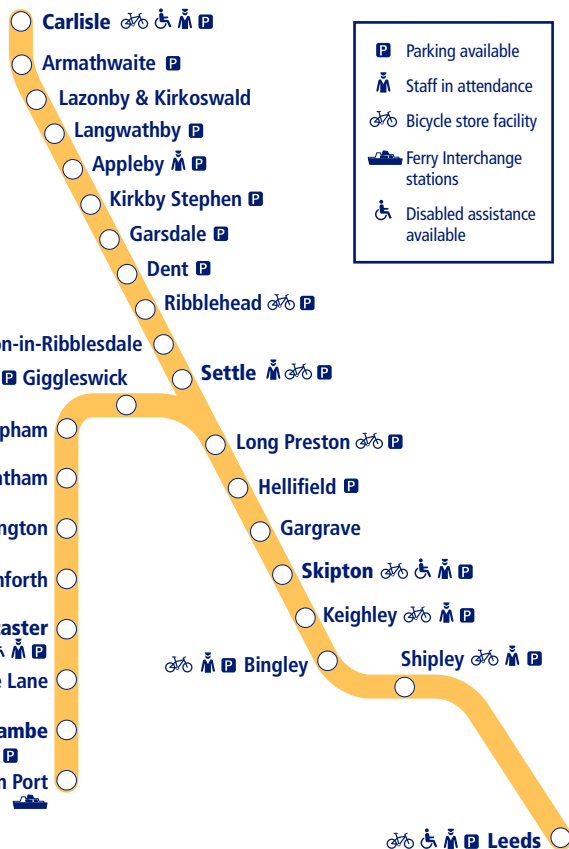

Train times

15 May – 10 December

7

Leeds to Carlisle Leeds to Morecambe/ Heysham Port

This timetable is a summary of our train services between **Leeds** and **Carlisle** and between **Leeds** and **Morecambe/Heysham Port**. Other trains also run between **Leeds** and **Skipton**.

How to read this timetable

Look down the left hand column for your departure station. Read across until you find a suitable departure time. Read down the column to find the arrival time at your destination. Through services are shown in bold type (this means you won't have to change trains). Connecting services are shown in light type. If you travel on a connecting service, change at the next station shown in bold or if you arrive on a connecting service, change at the last station shown in bold, unless a footnote advises otherwise.