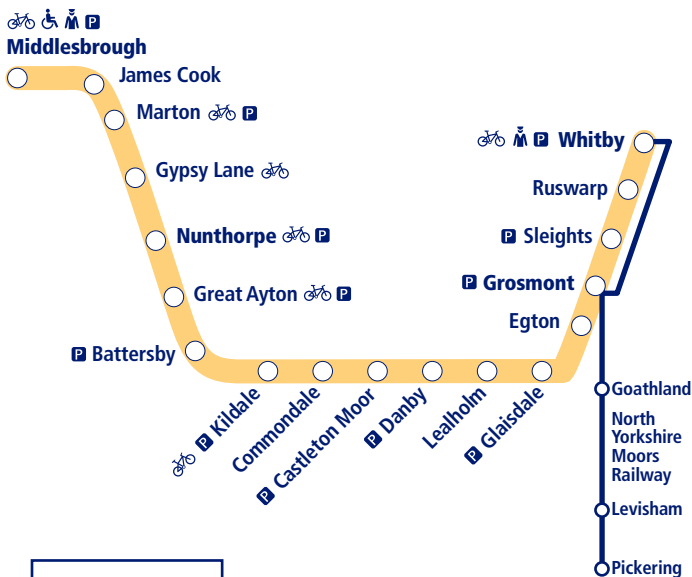

Train times

5

21 May 2023 –
9 December 2023

Middlesbrough to Whitby (Esk Valley Railway)

- Parking available
- Staff in attendance
- Bicycle store facility
- Disabled assistance available

NORTHERN

Go do your thing

This timetable shows all trains between **Middlesbrough** and **Whitby**.

How to read this timetable

Look down the left hand column for your departure station. Read across until you find a suitable departure time. Read down the column to find the arrival time at your destination. Through services are shown in bold type (this means you won't have to change trains). Connecting services are shown in light type. If you travel on a connecting service, change at the next station shown in bold or if you arrive on a connecting service, change at the last station shown in bold, unless a footnote advises otherwise.