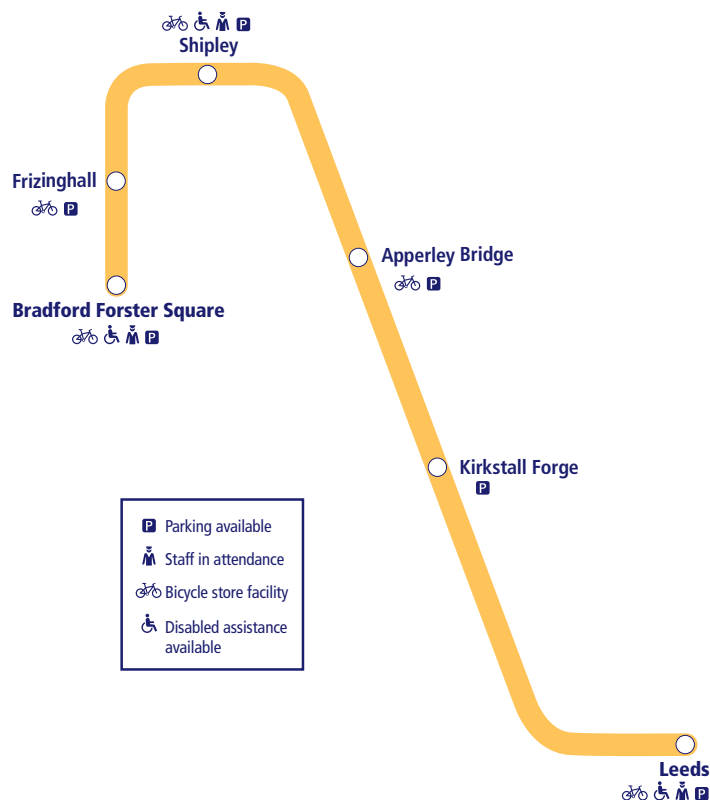

Train times

18 May – 13 December 2025

46

Bradford Forster Square to Leeds

This timetable shows all Northern services between **Leeds and Bradford Forster Square**.

How to read this timetable

Look down the left hand column for your departure station. Read across until you find a suitable departure time. Read down the column to find the arrival time at your destination. Through services are shown in bold type (this means you won't have to change trains). Connecting services are shown in light type. If you travel on a connecting service, change at the next station shown in bold or if you arrive on a connecting service, change at the last station shown in bold, unless a footnote advises otherwise.

TrainTracker™

For up to date travel information and live departures direct to your mobile, text your station **name** or **location code** to **8 49 50**.

Customers with disabilities or restricted mobility are encouraged to contact our **Customer Experience Centre** who will book assistance for you.

Notes
u Stops to pick up passengers only.
A To London Kings Cross.
SO Saturdays only.
SX Mondays to Fridays only.
GR Service operated by London North Eastern Railway.

Bradford Forster Square to Leeds

Sundays

Notes
s Stops to set down passengers only.
K From London Kings Cross.
SO Saturdays only.
SX Mondays to Fridays only.
GR Service operated by London North Eastern Railway.