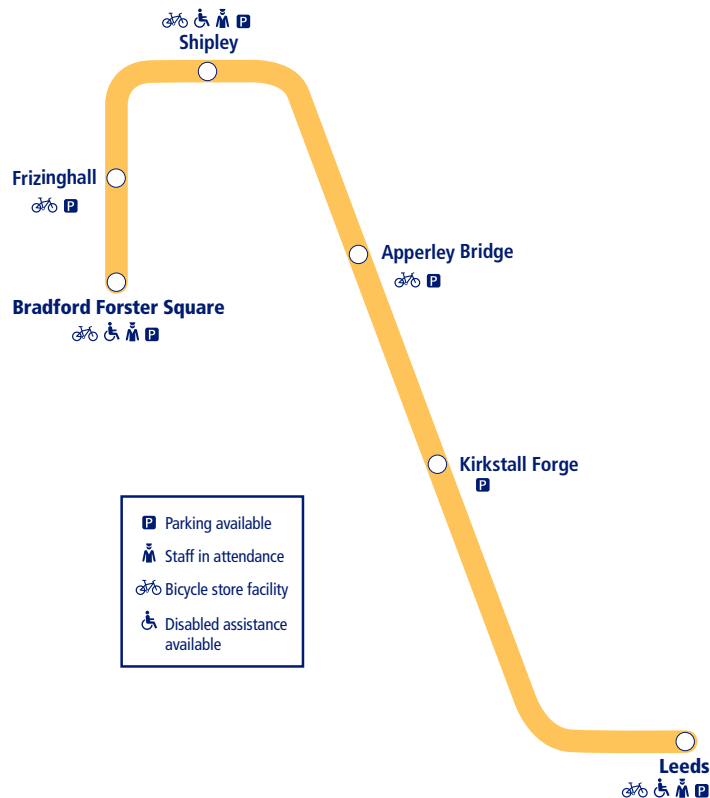

# Train times

## Bradford Forster Square to Leeds

This timetable shows all Northern services between **Leeds and Bradford Forster Square**.