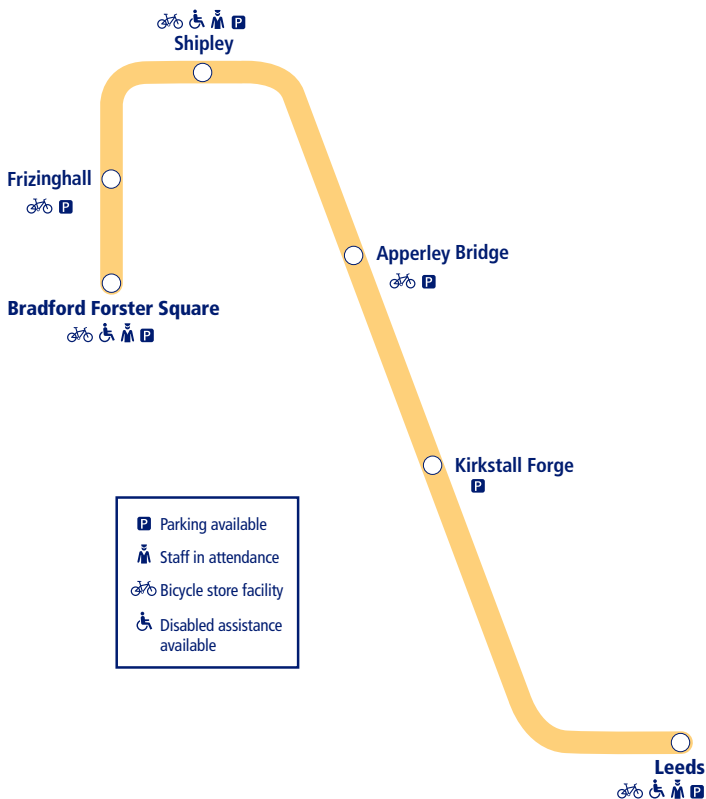

Train times

46

21 May 2023 –
9 December 2023

Bradford Forster Square to Leeds

NORTHERN

Go do your thing

This timetable shows all Northern services between **Leeds and Bradford Forster Square**.

How to read this timetable

Look down the left hand column for your departure station. Read across until you find a suitable departure time. Read down the column to find the arrival time at your destination. Through services are shown in bold type (this means you won't have to change trains). Connecting services are shown in light type. If you travel on a connecting service, change at the next station shown in bold or if you arrive on a connecting service, change at the last station shown in bold, unless a footnote advises otherwise.

TrainTracker™

For up to date travel information and live departures direct to your mobile, text your station **name** or **location code** to **8 49 50**.

Customers with disabilities or restricted mobility are encouraged to contact our **Customer Experience Centre** who will book assistance for you.