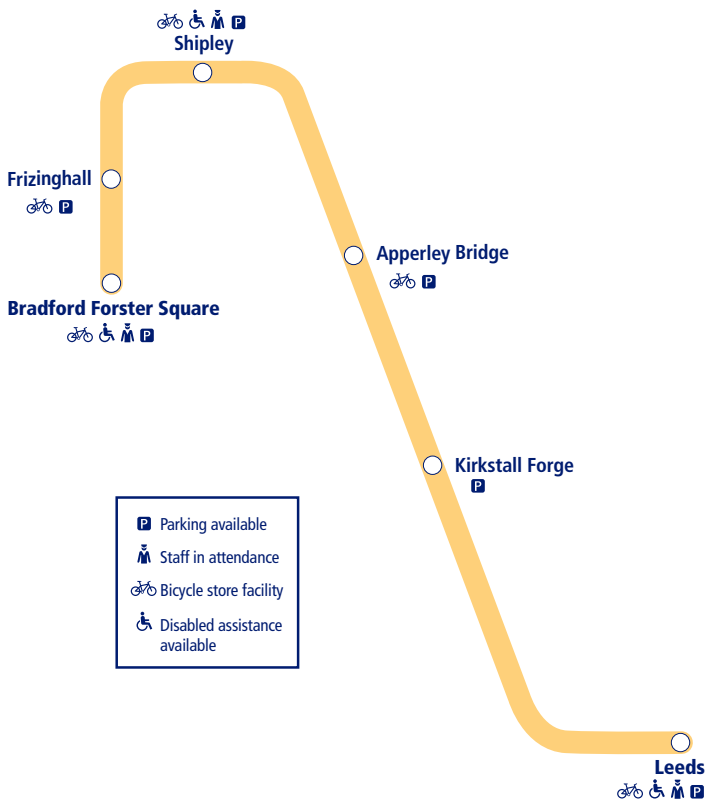

Train times

15 May – 10 December

46

Bradford Forster Square to Leeds

NORTHERN

Go do your thing

This timetable shows all Northern services between **Leeds and Bradford Forster Square**.

How to read this timetable

Look down the left hand column for your departure station. Read across until you find a suitable departure time. Read down the column to find the arrival time at your destination. Through services are shown in bold type (this means you won't have to change trains). Connecting services are shown in light type. If you travel on a connecting service, change at the next station shown in bold or if you arrive on a connecting service, change at the last station shown in bold, unless a footnote advises otherwise.

TrainTracker™

For up to date travel information and live departures direct to your mobile, text your station **name** or **location code** to **8 49 50**.

Customers with disabilities or restricted mobility are encouraged to contact our **Customer Experience Centre** who will book assistance for you.