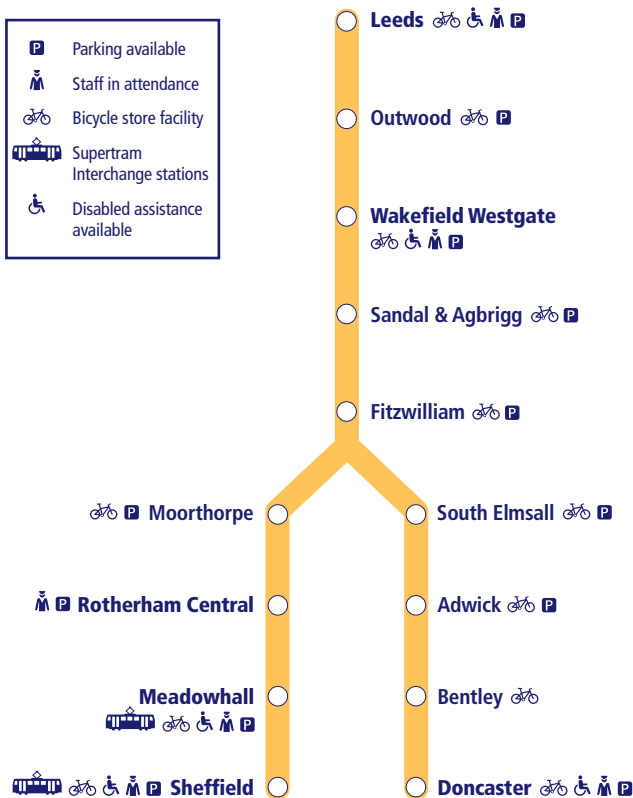

Train times

18 May – 13 December 2025

42

Leeds to Sheffield and Doncaster (Wakefield Line)

This timetable shows all Northern train services between **Leeds and Sheffield via Moorthorpe**.

How to read this timetable

Look down the left hand column for your departure station. Read across until you find a suitable departure time. Read down the column to find the arrival time at your destination. Through services are shown in bold type (this means you won't have to change trains). Connecting services are shown in light type. If you travel on a connecting service, change at the next station shown in bold or if you arrive on a connecting service, change at the last station shown in bold, unless a footnote advises otherwise.

Minimum connection times

All stations have a minimum connection time of 5 minutes unless stated. Leeds 10 minutes, Wakefield Westgate 7 minutes, Doncaster 7 minutes and Sheffield 7 minutes.

Community Rail Partnerships and community groups

TrainTracker™

For up to date travel information and live departures direct to your mobile, text your station **name** or **location code** to **8 49 50**.

Customers with disabilities or restricted mobility are encouraged to contact our **Customer Experience Centre** who will book assistance for you.