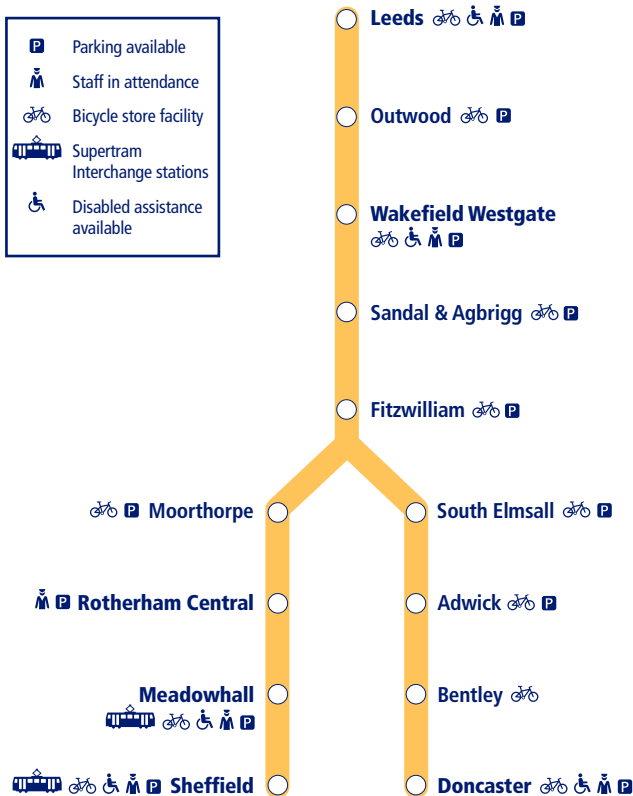

Train times

42

21 May 2023 –
9 December 2023

Leeds to Sheffield and Doncaster (Wakefield Line)

This timetable shows all Northern train services between **Leeds and Sheffield via Moorthorpe**.

How to read this timetable

Look down the left hand column for your departure station. Read across until you find a suitable departure time. Read down the column to find the arrival time at your destination. Through services are shown in bold type (this means you won't have to change trains). Connecting services are shown in light type. If you travel on a connecting service, change at the next station shown in bold or if you arrive on a connecting service, change at the last station shown in bold, unless a footnote advises otherwise.

Minimum connection times

All stations have a minimum connection time of 5 minutes unless stated. Leeds 10 minutes, Wakefield Westgate 7 minutes, Doncaster 7 minutes and Sheffield 7 minutes.

Community Rail Partnerships and community groups