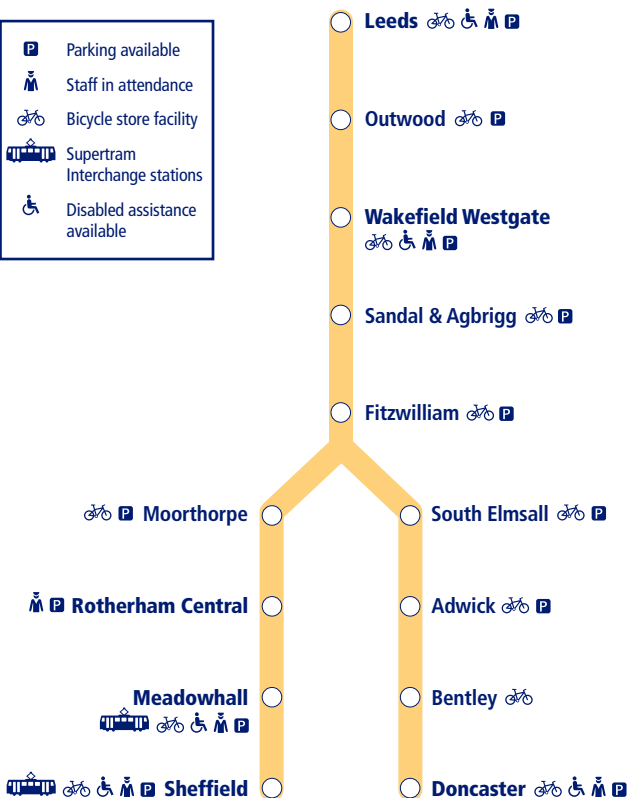

Train times

42

21 May 2023 –
9 December 2023

Leeds to Sheffield and Doncaster (Wakefield Line)

	Parking available
	Staff in attendance
	Bicycle store facility
	Supertram Interchange stations
	Disabled assistance available

NORTHERN

Go do your thing

This timetable shows all Northern train services between **Leeds and Sheffield via Moorthorpe**.

How to read this timetable

Look down the left hand column for your departure station. Read across until you find a suitable departure time. Read down the column to find the arrival time at your destination. Through services are shown in bold type (this means you won't have to change trains). Connecting services are shown in light type. If you travel on a connecting service, change at the next station shown in bold or if you arrive on a connecting service, change at the last station shown in bold, unless a footnote advises otherwise.

Minimum connection times

All stations have a minimum connection time of 5 minutes unless stated. Leeds 10 minutes, Wakefield Westgate 7 minutes, Doncaster 7 minutes and Sheffield 7 minutes.

Community Rail Partnerships and community groups

TrainTracker™

For up to date travel information and live departures direct to your mobile, text your station **name** or **location code** to **8 49 50**.

Customers with disabilities or restricted mobility are encouraged to contact our **Customer Experience Centre** who will book assistance for you.