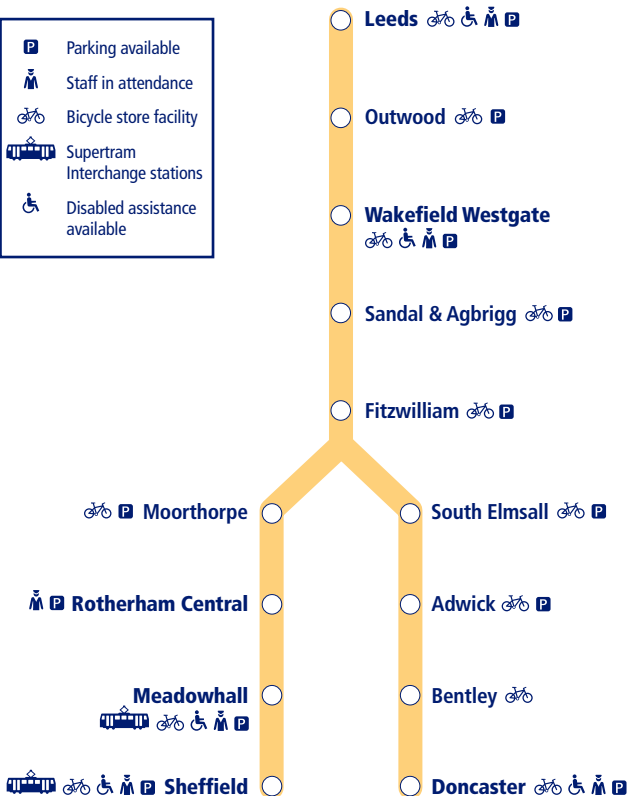

Train times

15 May – 10 December

42

Leeds to Sheffield and Doncaster (Wakefield Line)

	Parking available
	Staff in attendance
	Bicycle store facility
	Supertram Interchange stations
	Disabled assistance available

NORTHERN

Go do your thing

This timetable shows all Northern train services between **Leeds and Sheffield via Moorthorpe**.

How to read this timetable

Look down the left hand column for your departure station. Read across until you find a suitable departure time. Read down the column to find the arrival time at your destination. Through services are shown in bold type (this means you won't have to change trains). Connecting services are shown in light type. If you travel on a connecting service, change at the next station shown in bold or if you arrive on a connecting service, change at the last station shown in bold, unless a footnote advises otherwise.

Minimum connection times

All stations have a minimum connection time of 5 minutes unless stated. Leeds 10 minutes, Wakefield Westgate 7 minutes, Doncaster 7 minutes and Sheffield 7 minutes.

Community Rail Partnerships and community groups

TrainTracker™

For up to date travel information and live departures direct to your mobile, text your station **name** or **location code** to **8 49 50**.

Customers with disabilities or restricted mobility are encouraged to contact our **Customer Experience Centre** who will book assistance for you.