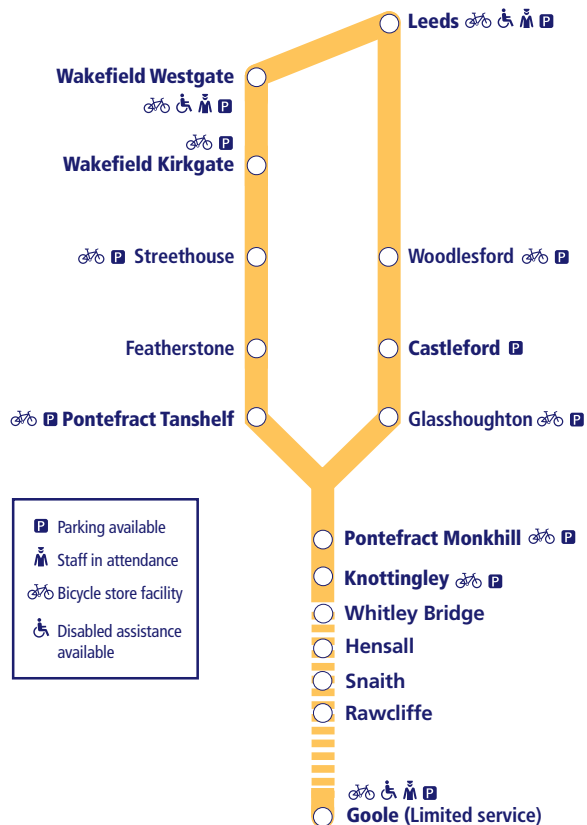

# Train times

18 May – 13 December 2025

41

## Leeds and Wakefield to Knottingley and Goole (Pontefract Line)

This timetable shows all Northern train services between **Leeds and Goole via Pontefract**.

### How to read this timetable

Look down the left hand column for your departure station. Read across until you find a suitable departure time. Read down the column to find the arrival time at your destination. Through services are shown in bold type (this means you won't have to change trains). Connecting services are shown in light type. If you travel on a connecting service, change at the next station shown in bold or if you arrive on a connecting service, change at the last station shown in bold, unless a footnote advises otherwise.

### Minimum connection times

All stations have a minimum connection time of 5 minutes unless stated. Leeds 10 minutes, Wakefield Westgate 7 minutes and Wakefield Kirkgate 4 minutes.