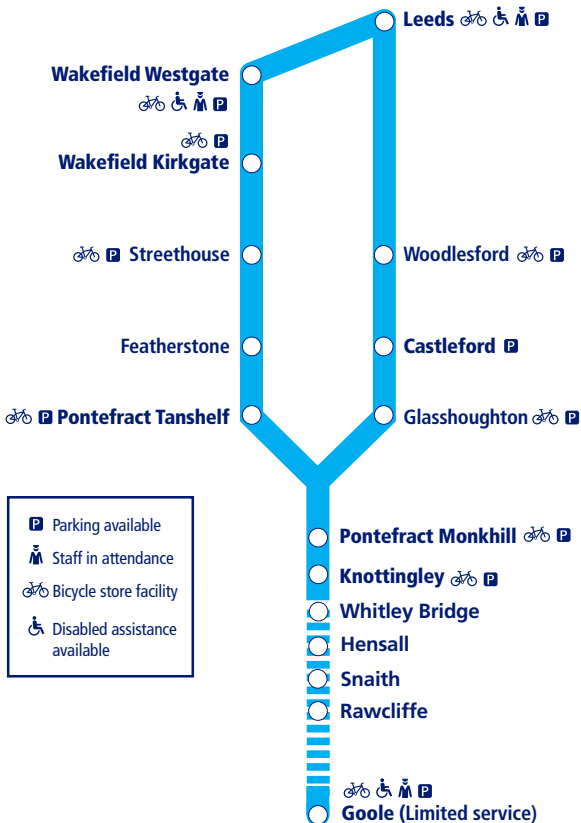

Train times

41

15 December 2024 –
17 May 2025

Leeds and Wakefield to Knottingley and Goole (Pontefract Line)

NORTHERN

Go do your thing

This timetable shows all Northern train services between **Leeds and Goole via Pontefract**.

How to read this timetable

Look down the left hand column for your departure station. Read across until you find a suitable departure time. Read down the column to find the arrival time at your destination. Through services are shown in bold type (this means you won't have to change trains). Connecting services are shown in light type. If you travel on a connecting service, change at the next station shown in bold or if you arrive on a connecting service, change at the last station shown in bold, unless a footnote advises otherwise.

Minimum connection times

All stations have a minimum connection time of 5 minutes unless stated. Leeds 10 minutes, Wakefield Westgate 7 minutes and Wakefield Kirkgate 4 minutes.

Community Rail Partnerships and community groups

TrainTracker™

For up to date travel information and live departures direct to your mobile, text your station **name** or **location code** to **8 49 50**.

Customers with disabilities or restricted mobility are encouraged to contact our **Customer Experience Centre** who will book assistance for you.