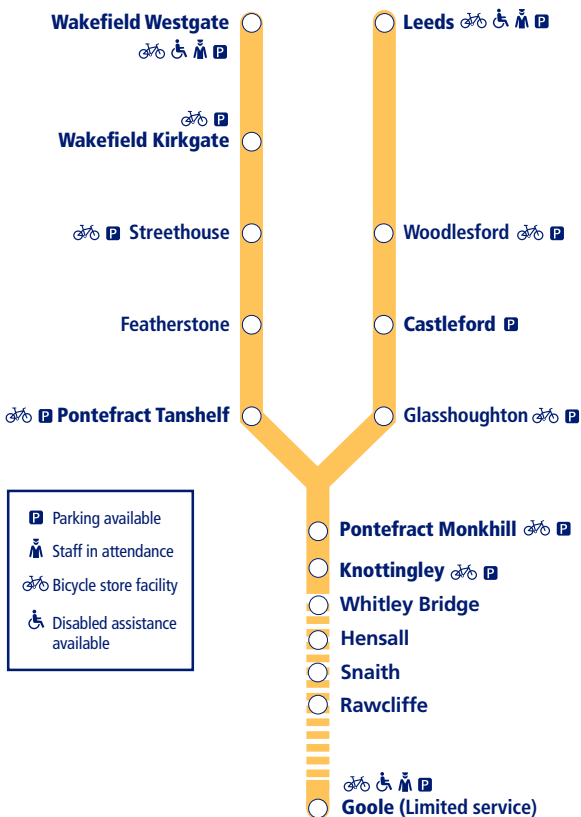

Train times

41

21 May 2023 –
9 December 2023

Leeds and Wakefield to Knottingley and Goole (Pontefract Line)

NORTHERN

Go do your thing

This timetable shows all Northern train services between **Leeds and Goole via Pontefract**.

How to read this timetable

Look down the left hand column for your departure station. Read across until you find a suitable departure time. Read down the column to find the arrival time at your destination. Through services are shown in bold type (this means you won't have to change trains). Connecting services are shown in light type. If you travel on a connecting service, change at the next station shown in bold or if you arrive on a connecting service, change at the last station shown in bold, unless a footnote advises otherwise.

Minimum connection times

All stations have a minimum connection time of 5 minutes unless stated. Leeds 10 minutes, Wakefield Westgate 7 minutes and Wakefield Kirkgate 4 minutes.

Community Rail Partnerships and community groups

TrainTracker™

For up to date travel information and live departures direct to your mobile, text your station **name** or **location code** to **8 49 50**.

Customers with disabilities or restricted mobility are encouraged to contact our **Customer Experience Centre** who will book assistance for you.