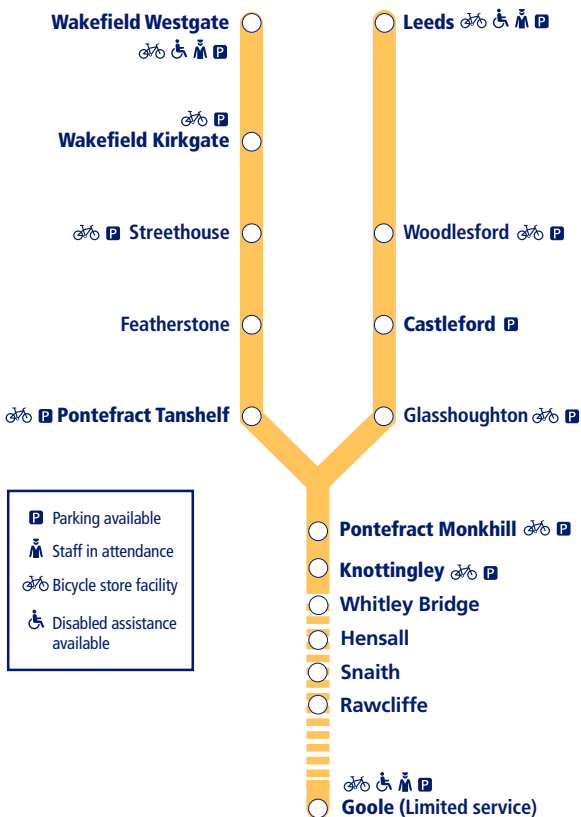

Train times

15 May – 10 December

41

Leeds and Wakefield to Knottingley and Goole (Pontefract Line)

NORTHERN

Go do your thing

This timetable shows all Northern train services between **Leeds and Goole via Pontefract**.

How to read this timetable

Look down the left hand column for your departure station. Read across until you find a suitable departure time. Read down the column to find the arrival time at your destination. Through services are shown in bold type (this means you won't have to change trains). Connecting services are shown in light type. If you travel on a connecting service, change at the next station shown in bold or if you arrive on a connecting service, change at the last station shown in bold, unless a footnote advises otherwise.

Minimum connection times

All stations have a minimum connection time of 5 minutes unless stated. Leeds 10 minutes, Wakefield Westgate 7 minutes and Wakefield Kirkgate 4 minutes.

Community Rail Partnerships and community groups

TrainTracker™

For up to date travel information and live departures direct to your mobile, text your station **name** or **location code** to **8 49 50**.

Customers with disabilities or restricted mobility are encouraged to contact our **Customer Experience Centre** who will book assistance for you.