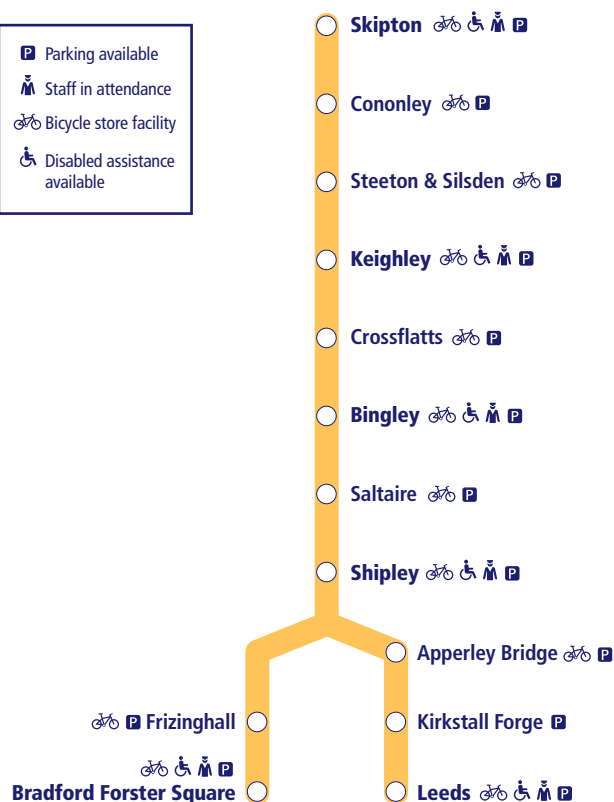

Train times

18 May – 13 December 2025

40

Skipton to Leeds and Bradford Forster Square (Airedale Line)

- Parking available
- Staff in attendance
- Bicycle store facility
- Disabled assistance available

This timetable shows all Northern train services between **Skipton and Leeds/Bradford Forster Square**.

How to read this timetable

Look down the left hand column for your departure station. Read across until you find a suitable departure time. Read down the column to find the arrival time at your destination. Through services are shown in bold type (this means you won't have to change trains). Connecting services are shown in light type. If you travel on a connecting service, change at the next station shown in bold or if you arrive on a connecting service, change at the last station shown in bold, unless a footnote advises otherwise.

TrainTracker™

For up to date travel information and live departures direct to your mobile, text your station **name** or **location code** to **8 49 50**.

Customers with disabilities or restricted mobility are encouraged to contact our **Customer Experience Centre** who will book assistance for you.