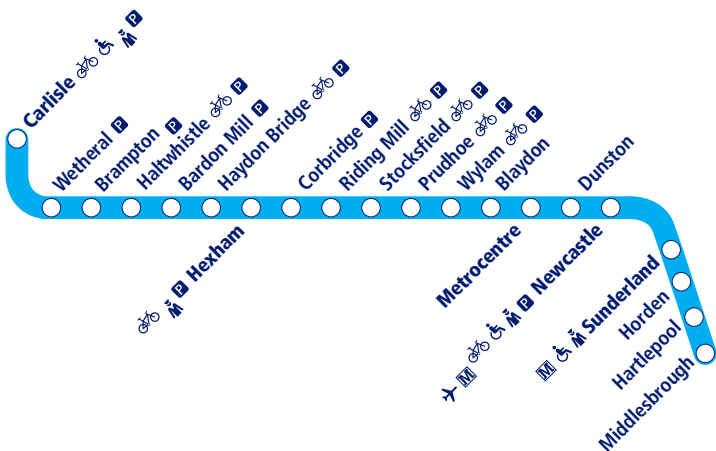

Train times

4

15 December 2024 –
17 May 2025

Sunderland and Newcastle to Hexham and Carlisle

- Parking available
- Staff in attendance
- Bicycle store facility
- Metro Interchange stations
- Disabled assistance available
- Airport link

This timetable shows all train services between **Newcastle, Hexham** and **Carlisle**.

How to read this timetable

Look down the left hand column for your departure station. Read across until you find a suitable departure time. Read down the column to find the arrival time at your destination. Through services are shown in bold type (this means you won't have to change trains). Connecting services are shown in light type. If you travel on a connecting service, change at the next station shown in bold or if you arrive on a connecting service, change at the last station shown in bold, unless a footnote advises otherwise.