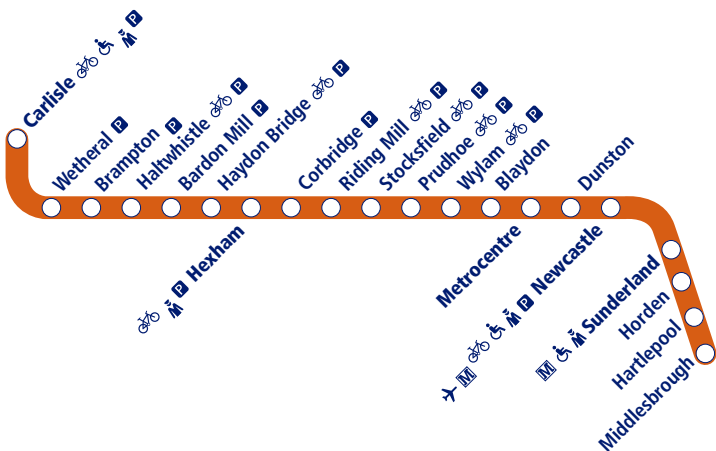

Train times

7 October –
14 December 2024

4

Sunderland and Newcastle to Hexham and Carlisle

- Parking available
- Staff in attendance
- Bicycle store facility
- Metro Interchange stations
- Disabled assistance available
- Airport link

This timetable shows all train services between **Newcastle, Hexham** and **Carlisle**.

How to read this timetable

Look down the left hand column for your departure station. Read across until you find a suitable departure time. Read down the column to find the arrival time at your destination. Through services are shown in bold type (this means you won't have to change trains). Connecting services are shown in light type. If you travel on a connecting service, change at the next station shown in bold or if you arrive on a connecting service, change at the last station shown in bold, unless a footnote advises otherwise.