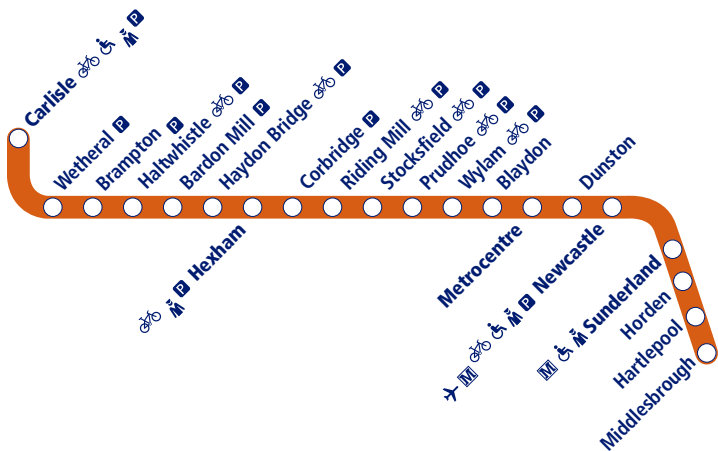

Train times

10 October –
10 December 2022

4

Sunderland and Newcastle to Hexham and Carlisle

 Parking available

 Staff in attendance

 Bicycle store facility

 Metro Interchange
stations

 Disabled assistance
available

 Airport link

NORTHERN

Go do your thing

This timetable shows all train services between **Newcastle, Hexham** and **Carlisle**.

How to read this timetable

Look down the left hand column for your departure station. Read across until you find a suitable departure time. Read down the column to find the arrival time at your destination. Through services are shown in bold type (this means you won't have to change trains). Connecting services are shown in light type. If you travel on a connecting service, change at the next station shown in bold or if you arrive on a connecting service, change at the last station shown in bold, unless a footnote advises otherwise.