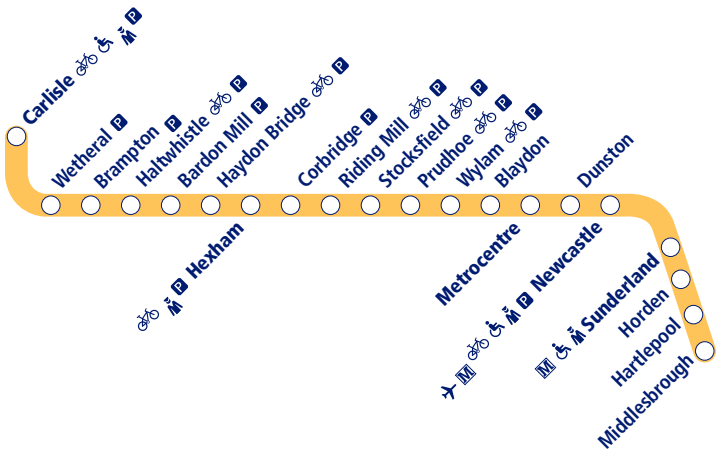

# Train times

15 May – 10 December

4

## Sunderland and Newcastle to Hexham and Carlisle

-  Parking available
-  Staff in attendance
-  Bicycle store facility
-  Metro Interchange stations
-  Disabled assistance available
-  Airport link

NORTHERN

Go do your thing

This timetable shows all train services between **Newcastle, Hexham** and **Carlisle**.