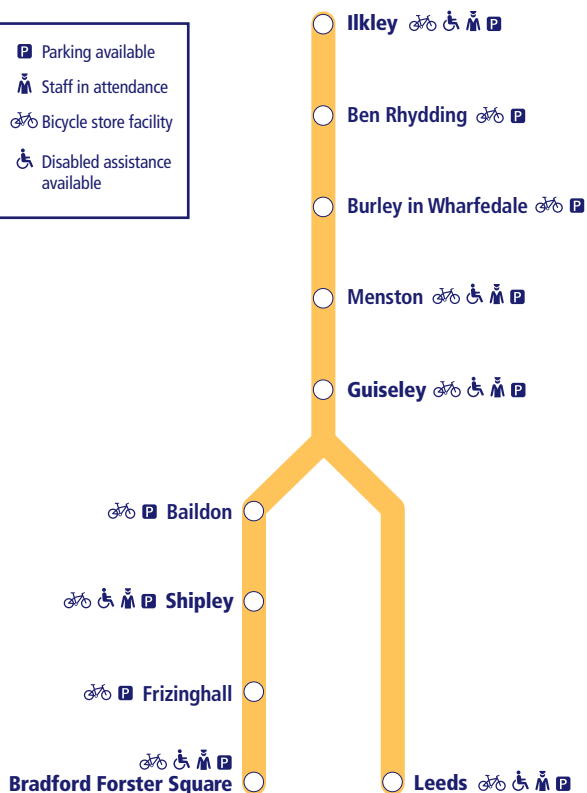

Train times

18 May – 13 December 2025

39

Ilkley to Leeds and Bradford Forster Square (Wharfedale Line)

- Parking available
- Staff in attendance
- Bicycle store facility
- Disabled assistance available

This timetable shows all train services between **Ilkley and Leeds/Bradford Forster Square**.

How to read this timetable

Look down the left hand column for your departure station. Read across until you find a suitable departure time. Read down the column to find the arrival time at your destination. Through services are shown in bold type (this means you won't have to change trains). Connecting services are shown in light type. If you travel on a connecting service, change at the next station shown in bold or if you arrive on a connecting service, change at the last station shown in bold, unless a footnote advises otherwise.

TrainTracker™

For up to date travel information and live departures direct to your mobile, text your station **name** or **location code** to **8 49 50**.

Customers with disabilities or restricted mobility are encouraged to contact our **Customer Experience Centre** who will book assistance for you.