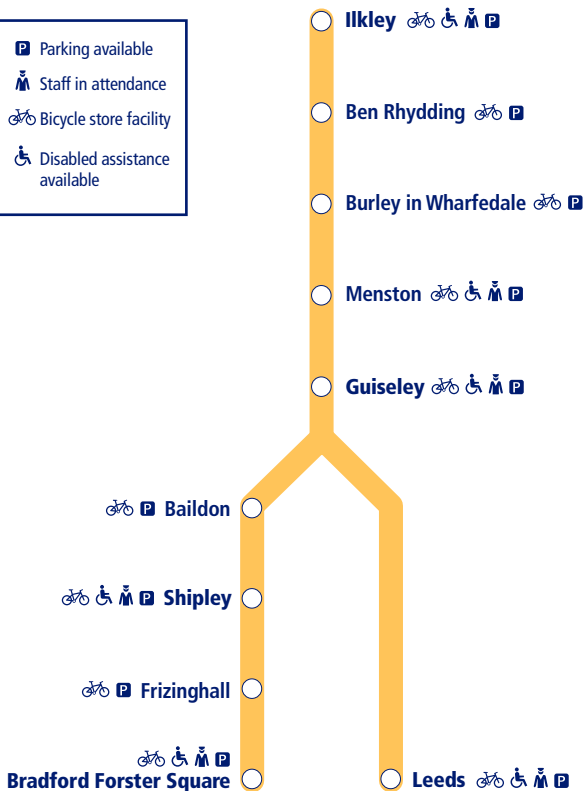

Train times

15 May – 10 December

39

Ilkley to Leeds and Bradford Forster Square (Wharfedale Line)

 Parking available

 Staff in attendance

 Bicycle store facility

 Disabled assistance available

NORTHERN

Go do your thing

This timetable shows all train services between **Ilkley and Leeds/Bradford Forster Square**.

How to read this timetable

Look down the left hand column for your departure station. Read across until you find a suitable departure time. Read down the column to find the arrival time at your destination. Through services are shown in bold type (this means you won't have to change trains). Connecting services are shown in light type. If you travel on a connecting service, change at the next station shown in bold or if you arrive on a connecting service, change at the last station shown in bold, unless a footnote advises otherwise.

TrainTracker™

For up to date travel information and live departures direct to your mobile, text your station **name** or **location code** to **8 49 50**.

Customers with disabilities or restricted mobility are encouraged to contact our **Customer Experience Centre** who will book assistance for you.