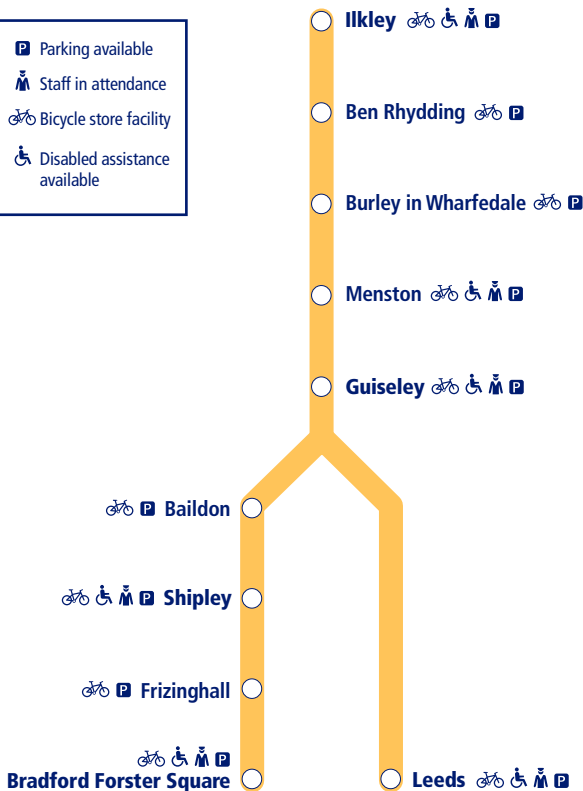

## Ilkley to Leeds and Bradford Forster Square (Wharfedale Line)

 Parking available

 Staff in attendance

 Bicycle store facility

 Disabled assistance available

NORTHERN

Go do your thing

This timetable shows all train services between **Ilkley and Leeds/Bradford Forster Square**.

## How to read this timetable

Look down the left hand column for your departure station. Read across until you find a suitable departure time. Read down the column to find the arrival time at your destination. Through services are shown in bold type (this means you won't have to change trains). Connecting services are shown in light type. If you travel on a connecting service, change at the next station shown in bold or if you arrive on a connecting service, change at the last station shown in bold, unless a footnote advises otherwise.