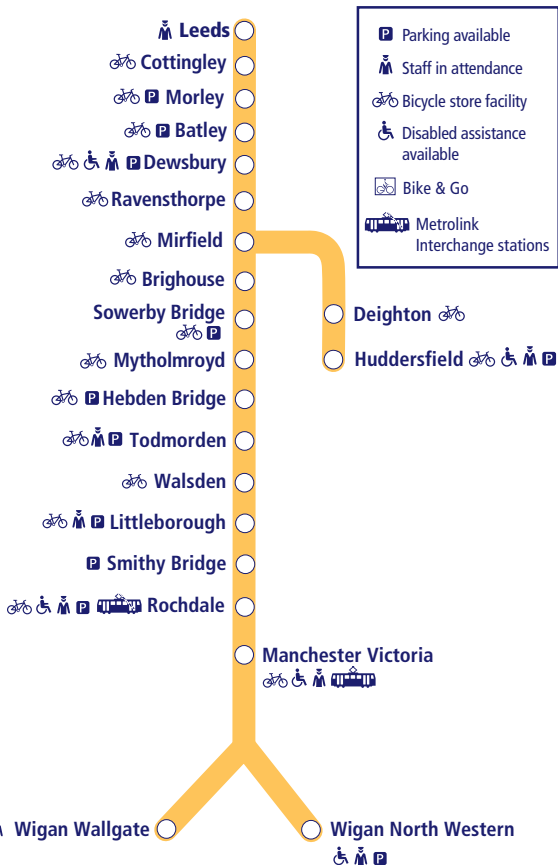

Train times

18 May – 29 August 2025

38

Leeds via Dewsbury to Huddersfield and Manchester Victoria

This timetable shows all Northern services between **Leeds** via **Dewsbury** to **Huddersfield** and **Manchester Victoria**.

How to read this timetable

Look down the left hand column for your departure station. Read across until you find a suitable departure time. Read down the column to find the arrival time at your destination. Through services are shown in bold type (this means you won't have to change trains). Connecting services are shown in light type. If you travel on a connecting service, change at the next station shown in bold or if you arrive on a connecting service, change at the last station shown in bold, unless a footnote advises otherwise.

Some stations on this route are adopted by local community groups. For more information visit northernrailway.co.uk/community

Planning your journey

National Rail Enquiries

For full details of all train times, fares and rail travel information anywhere on the national rail network, call **03457 48 49 50**, or visit nationalrail.co.uk

TrainTracker™

For up to date travel information and live departures direct to your mobile, text your station **name** or **location code** to **8 49 50**.

Customers with disabilities or restricted mobility are encouraged to contact our **Customer Experience Centre** who will book assistance for you.