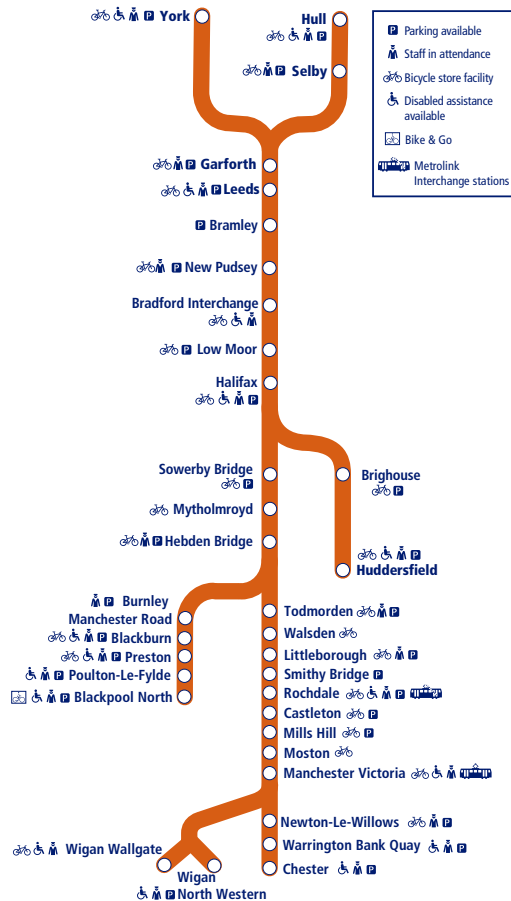

Train times

36

20 October –
14 December 2024

Leeds to Manchester Victoria via Bradford Interchange

This timetable shows all our services on the **Calder Valley**. TransPennine Express also run other non-stop services between **Manchester Victoria – Leeds**. Trains between **York /Leeds** and **Blackpool** are shown in timetable 9.

How to read this timetable

Look down the left hand column for your departure station. Read across until you find a suitable departure time. Read down the column to find the arrival time at your destination. Through services are shown in bold type (this means you won't have to change trains). Connecting services are shown in light type. If you travel on a connecting service, change at the next station shown in bold or if you arrive on a connecting service, change at the last station shown in bold, unless a footnote advises otherwise.