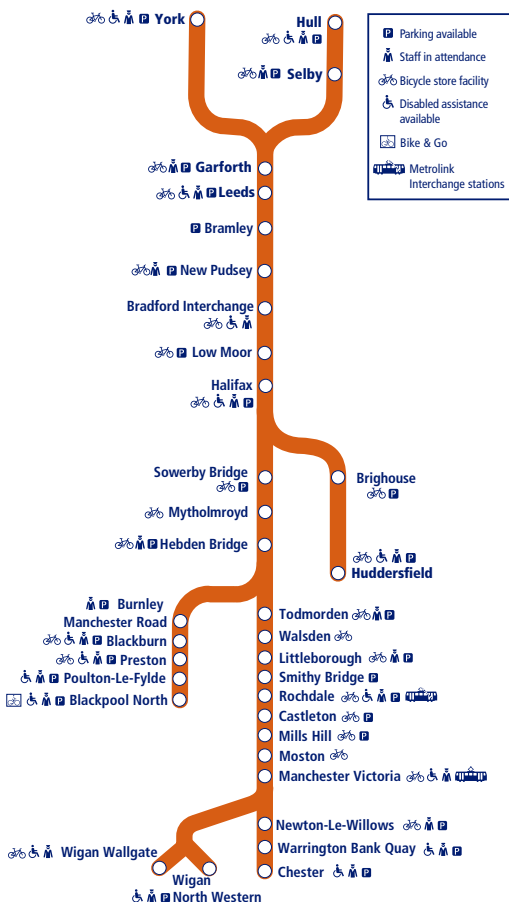

Train times

20 October –
14 December 2024

36

Leeds to Manchester Victoria via Bradford Interchange

NORTHERN

Go do your thing

This timetable shows all our services on the **Calder Valley**. TransPennine Express also run other non-stop services between **Manchester Victoria – Leeds**. Trains between **York /Leeds** and **Blackpool** are shown in timetable 9.

How to read this timetable

Look down the left hand column for your departure station. Read across until you find a suitable departure time. Read down the column to find the arrival time at your destination. Through services are shown in bold type (this means you won't have to change trains). Connecting services are shown in light type. If you travel on a connecting service, change at the next station shown in bold or if you arrive on a connecting service, change at the last station shown in bold, unless a footnote advises otherwise.