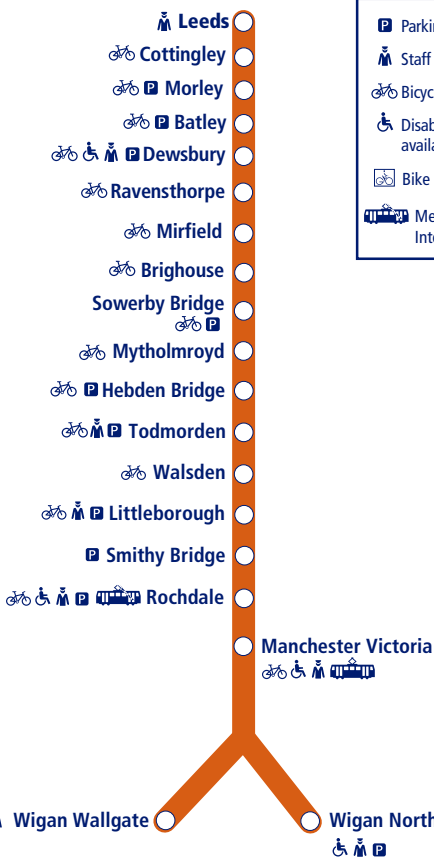

Train times

20 October –
14 December 2024

38

Leeds to Manchester Victoria via Brighouse

- Parking available
- Staff in attendance
- Bicycle store facility
- Disabled assistance available
- Bike & Go
- Metrolink Interchange stations

NORTHERN

Go do your thing