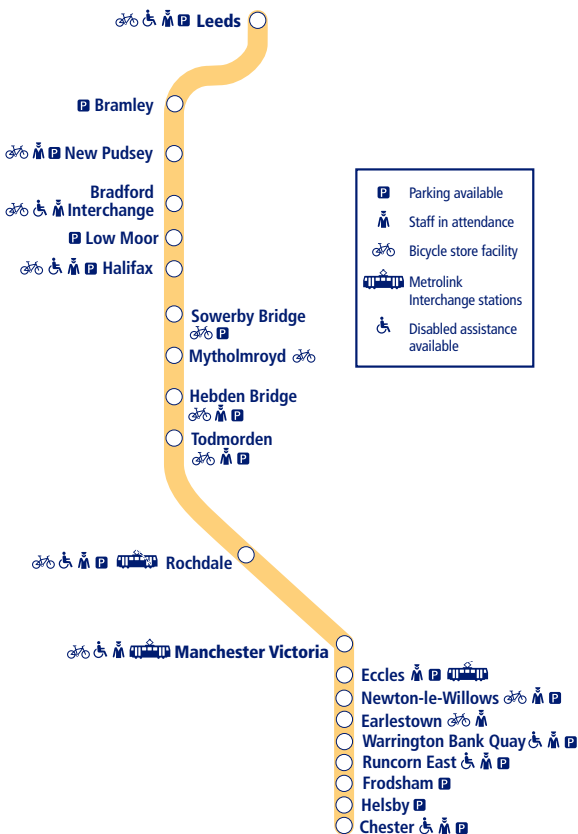

Train times

2 June – 14 December 2024

37

Chester to Leeds

NORTHERN

Go do your thing

This timetable shows the full schedule of our train services between **Chester** and **Leeds**.

How to read this timetable

Look down the left hand column for your departure station. Read across until you find a suitable departure time. Read down the column to find the arrival time at your destination. Through services are shown in bold type (this means you won't have to change trains). Connecting services are shown in light type. If you travel on a connecting service, change at the next station shown in bold or if you arrive on a connecting service, change at the last station shown in bold, unless a footnote advises otherwise.

Minimum connection times

All stations have a minimum connection time of 5 minutes unless stated. Leeds 10 minutes.

Community Rail Partnerships and community groups

We support a number of active community rail partnerships (CRPs) across our network. CRPs bring together local communities and the rail industry to deliver benefits to both, and encourage use of the lines they represent.

TrainTracker™

For up to date travel information and live departures direct to your mobile, text your station **name** or **location code** to **8 49 50**.

Customers with disabilities or restricted mobility are encouraged to contact our **Customer Experience Centre** who will book assistance for you.