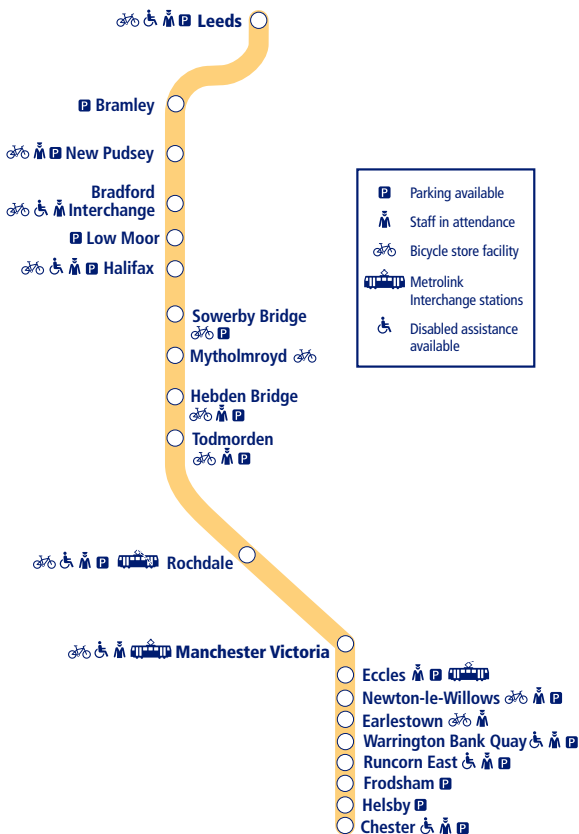

Train times

37

21 May 2023 –
9 December 2023

Chester to Leeds

NORTHERN

Go do your thing

This timetable shows the full schedule of our train services between **Chester** and **Leeds**.

How to read this timetable

Look down the left hand column for your departure station. Read across until you find a suitable departure time. Read down the column to find the arrival time at your destination. Through services are shown in bold type (this means you won't have to change trains). Connecting services are shown in light type. If you travel on a connecting service, change at the next station shown in bold or if you arrive on a connecting service, change at the last station shown in bold, unless a footnote advises otherwise.

Minimum connection times

All stations have a minimum connection time of 5 minutes unless stated. Leeds 10 minutes.

Community Rail Partnerships and community groups

We support a number of active community rail partnerships (CRPs) across our network. CRPs bring together local communities and the rail industry to deliver benefits to both, and encourage use of the lines they represent.

TrainTracker™

For up to date travel information and live departures direct to your mobile, text your station **name** or **location code** to **8 49 50**.

Customers with disabilities or restricted mobility are encouraged to contact our **Customer Experience Centre** who will book assistance for you.