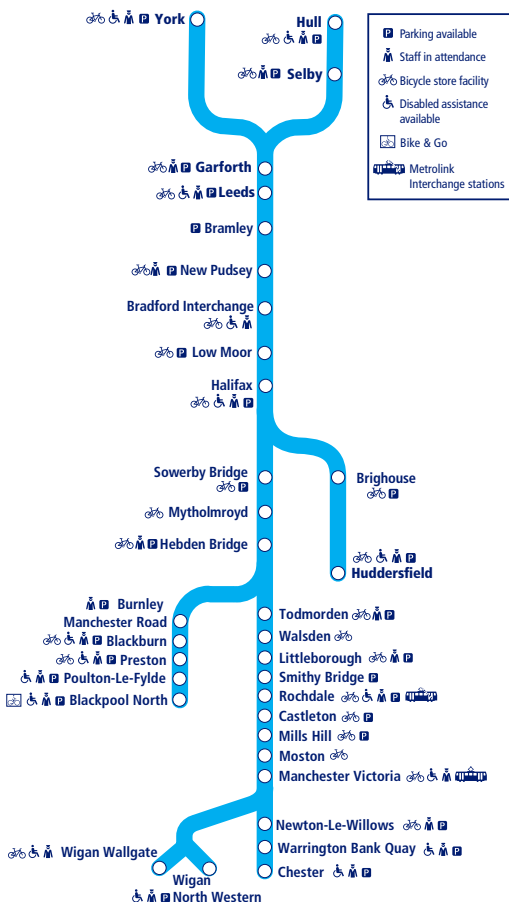

## Leeds to Manchester Victoria via Bradford Interchange

NORTHERN

Go do your thing

This timetable shows all our services on the **Calder Valley**. TransPennine Express also run other non-stop services between **Manchester Victoria – Leeds**. Trains between **York /Leeds** and **Blackpool** are shown in timetable 9.