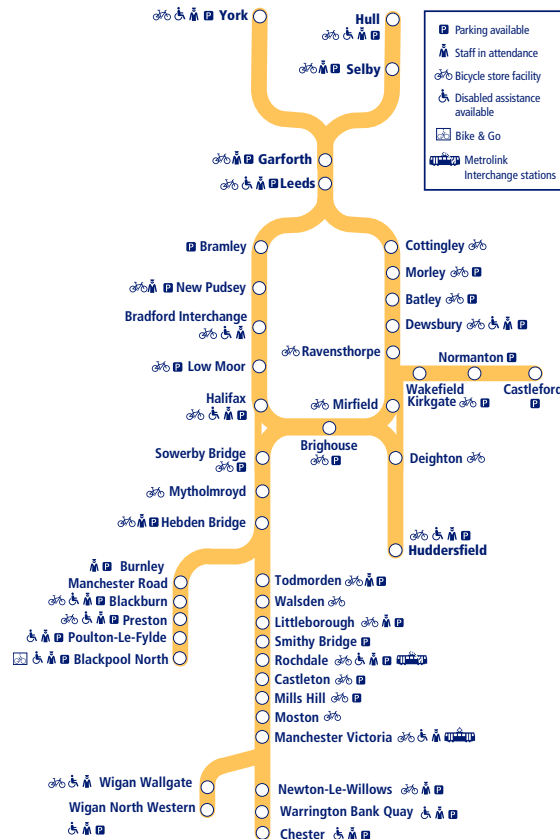

Train times

15 May – 10 December

36

Leeds to Manchester Victoria via Bradford Interchange/Brighouse and Manchester to Blackburn

This timetable shows all our services on the **Calder Valley**. TransPennine Express also run other non-stop services between **Manchester Victoria – Leeds**. Trains between **York /Leeds** and **Blackpool** are shown in timetable 9.

How to read this timetable

Look down the left hand column for your departure station. Read across until you find a suitable departure time. Read down the column to find the arrival time at your destination. Through services are shown in bold type (this means you won't have to change trains). Connecting services are shown in light type. If you travel on a connecting service, change at the next station shown in bold or if you arrive on a connecting service, change at the last station shown in bold, unless a footnote advises otherwise.